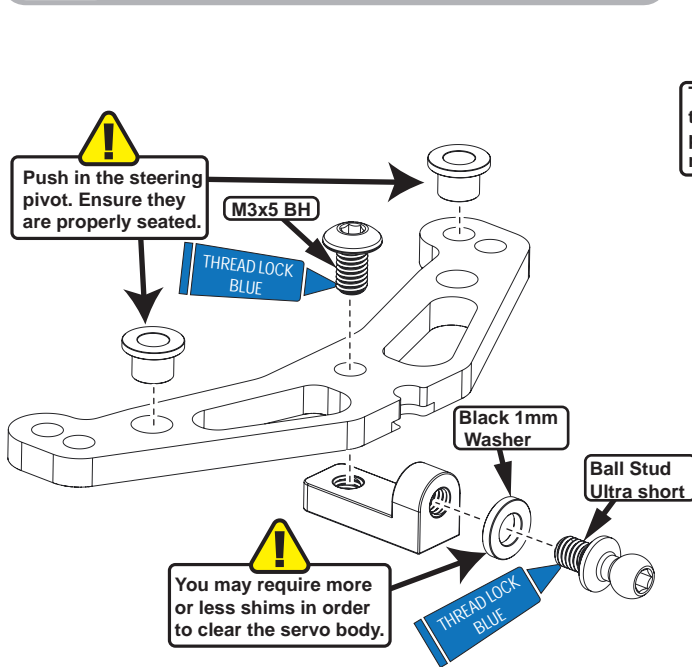

U8811 - L1R Recon C/F Steering Assembly

The optional steering assembly offers initial smoothness but allows you to use all of the steering throw with an improved feel.

Step 1

Step 2

Step 3

Step 4

Step 5

Step 6

Final assembly