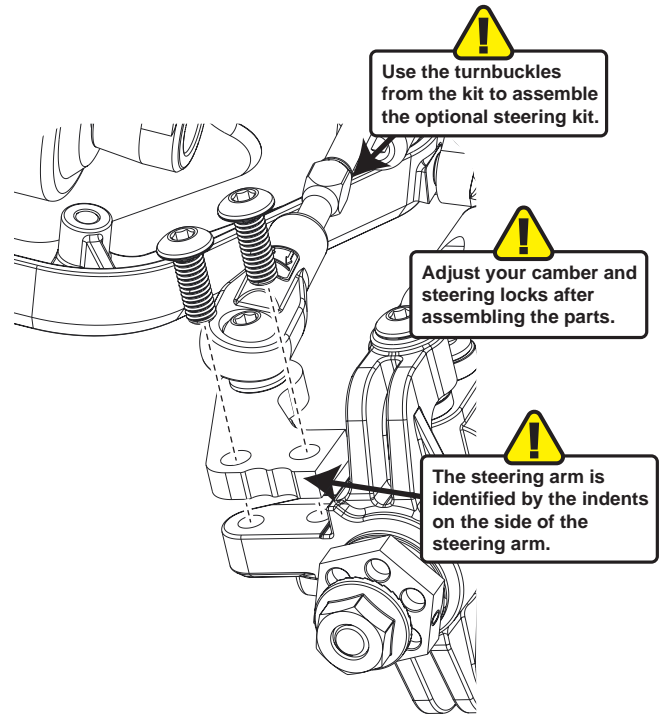

U8811 - L1R Recon C/F Steering Assembly

The optional steering assembly offers initial smoothness but allows you to use all of the steering throw with an improved feel.

Step 1

Step 2

Step 3

Step 4

Step 5

Step 6

Final assembly