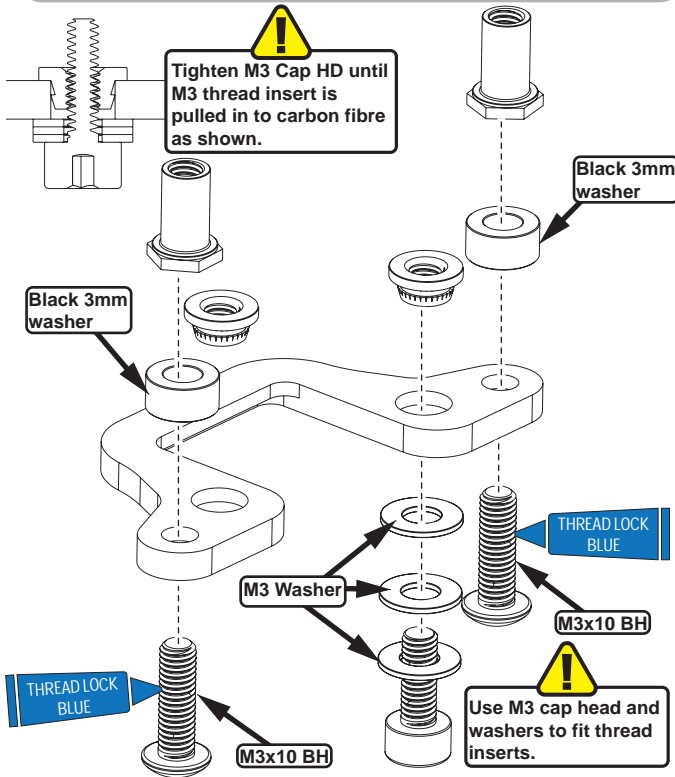

U8811 - L1R Recon C/F Steering Assembly

The optional steering assembly offers initial smoothness but allows you to use all of the steering throw with an improved feel.

Step 1

Step 2

Step 3

Step 4

Step 5

Step 6

Final assembly