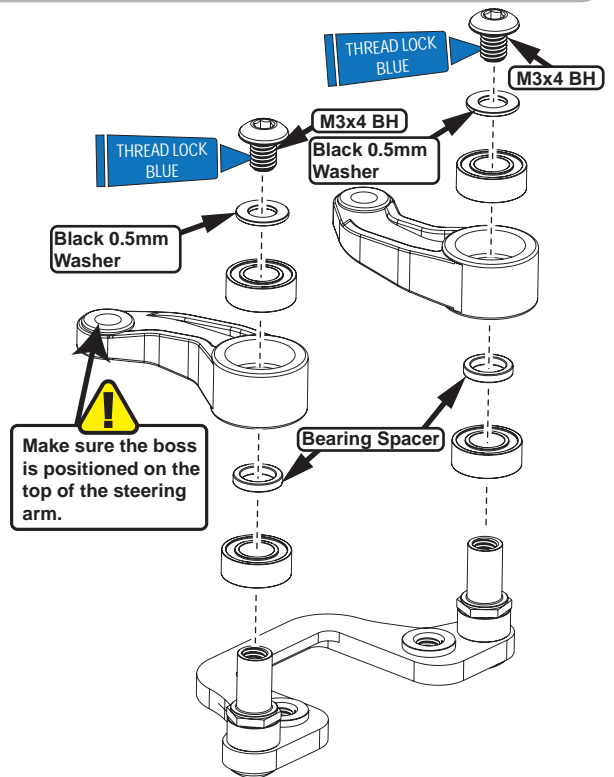

U8811 - L1R Recon C/F Steering Assembly

The optional steering assembly offers initial smoothness but allows you to use all of the steering throw with an improved feel.

Step 1

Step 2

Step 3

Step 4

Step 5

Step 6

Final assembly