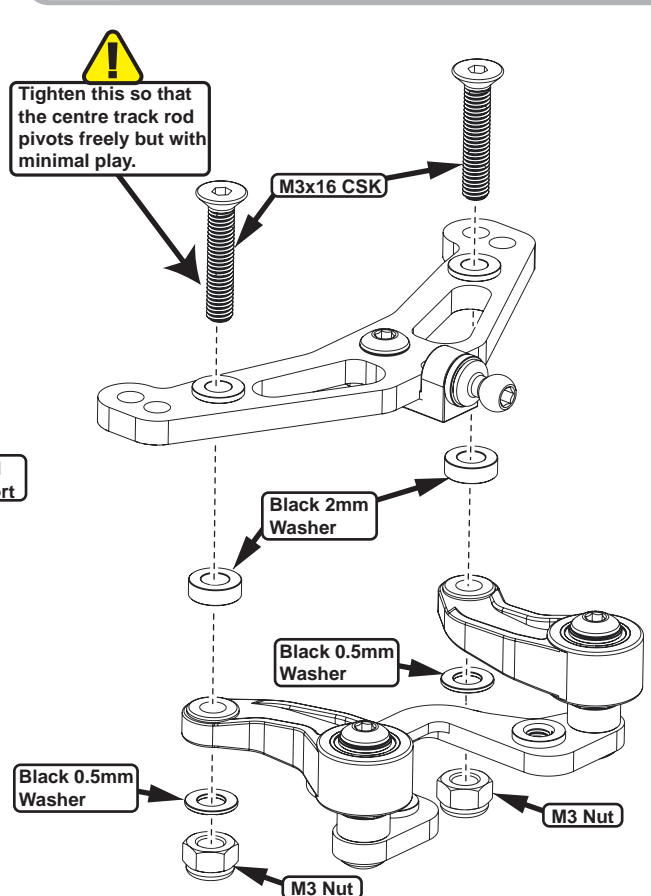

U8811 - L1R Recon C/F Steering Assembly

The optional steering assembly offers initial smoothness but allows you to use all of the steering throw with an improved feel.

Step 1

Step 2

Step 3

Step 4

Step 5

Step 6

Final assembly