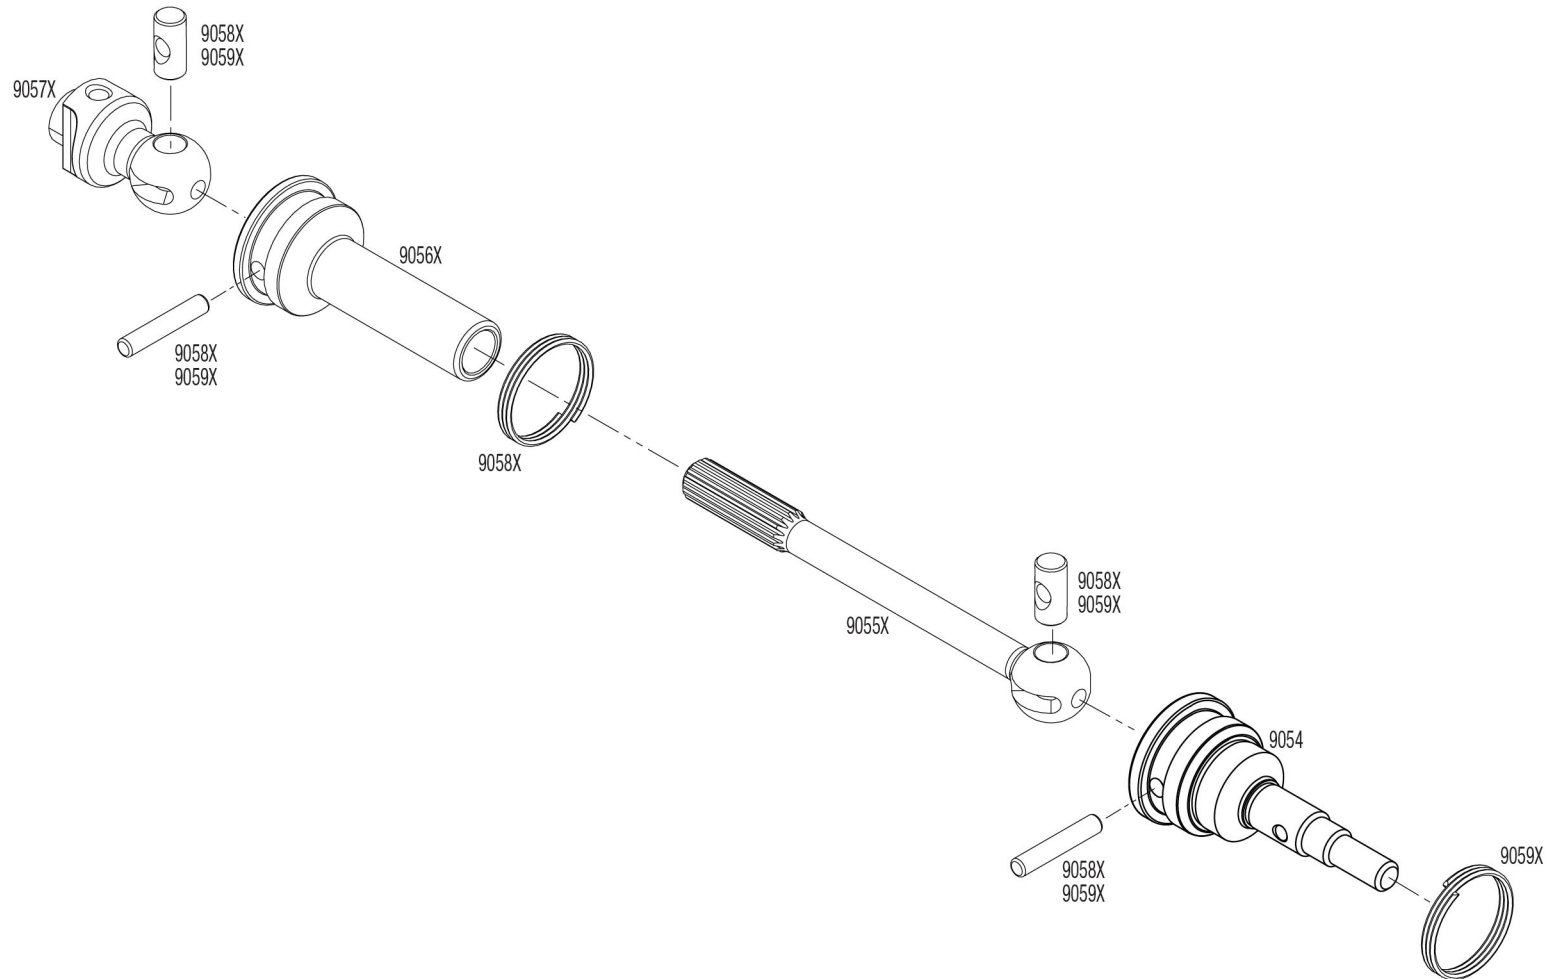

Steel CV Driveshafts

Covers Parts #9051R

Specifications on this page are subject to change without notice. Every attempt has been made to ensure the accuracy of this drawing; however, Traxxas cannot be held responsible for typographical or other errors.

See Parts List for a complete listing of optional accessories.