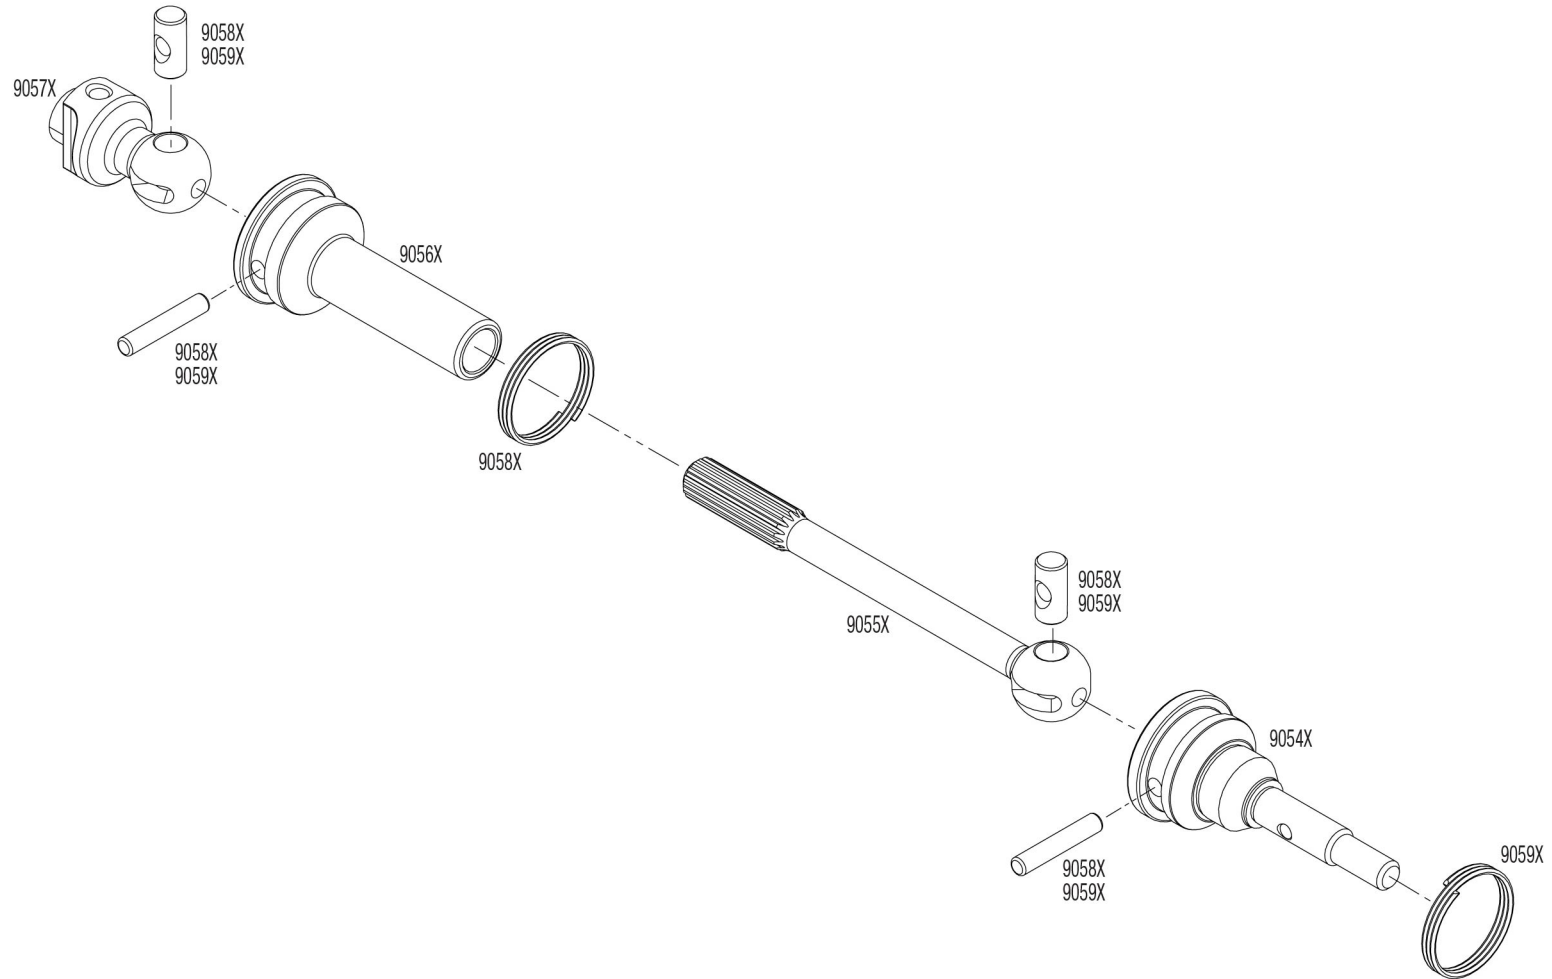

Steel CV Driveshafts

Covers Parts #9051X

Specifications on this page are subject to change without notice. Every attempt has been made to ensure the accuracy of this drawing; however, Traxxas cannot be held responsible for typographical or other errors.

See Parts List for a complete listing of optional accessories.