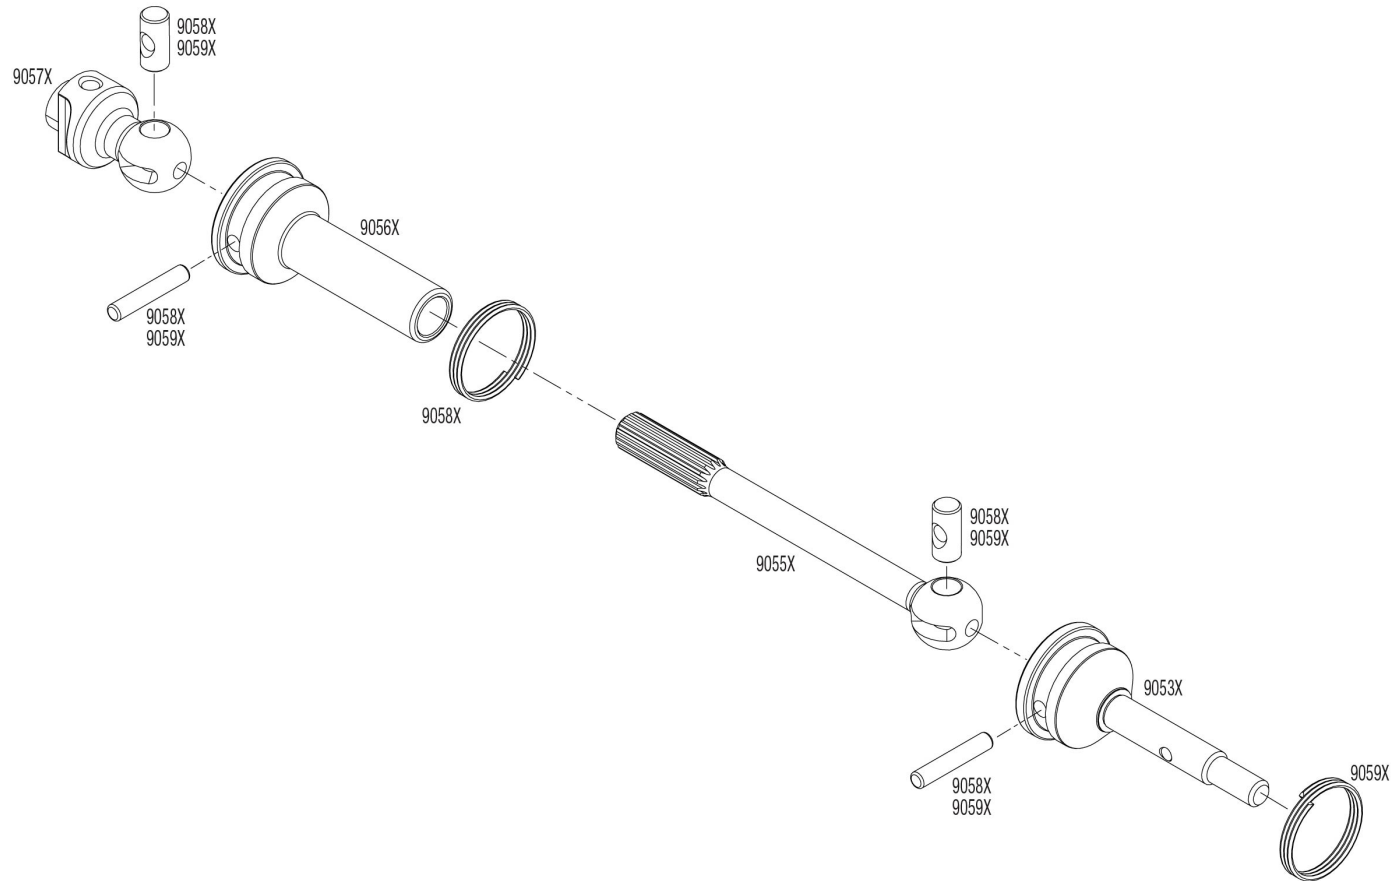

Steel CV Driveshafts

Covers Parts #9052X

Specifications on this page are subject to change without notice. Every attempt has been made to ensure the accuracy of this drawing; however, Traxxas cannot be held responsible for typographical or other errors.

See Parts List for a complete listing of optional accessories.