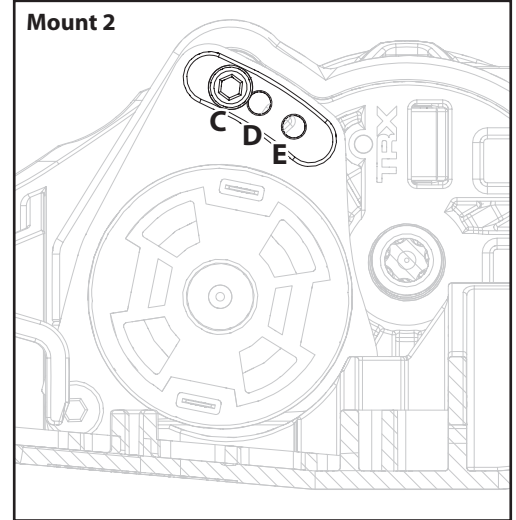

Visite la página TRAXXAS.com/manuals para descargar el instrucciones en su idioma.

Auf TRAXXAS.com/manuals können Sie anleitung in Ihrer Sprache downloaden.

Fixed Gear Adapter Installation Instructions

Covers Parts #6790

The following gear ratios are only recommended for the listed models with the stock power system and standard tires.

Motor Screw Position in Fixed Gear Adapter for Setting Gear Mesh				
		Spur Gear		
		50	52	54
Pinion Gear	10	-	-	C***
	11	-	-	A*
	12	-	C	-
	13	-	A	D†
	14	C	-	-
	15	A	D	-
	16	-	-	-
	17	D	-	B**
	18	-	-	E
	19	-	B	-
	20	-	E	-