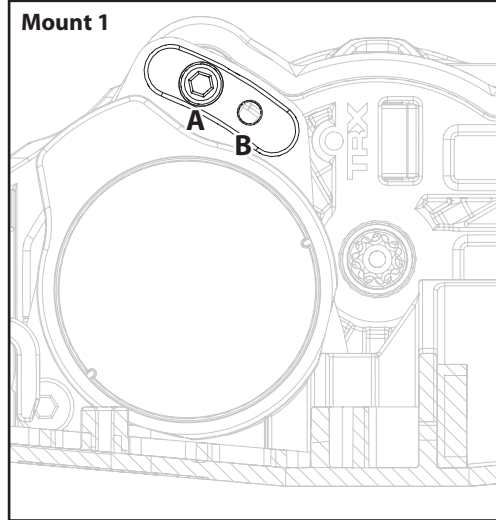

The following gear ratios are only recommended for the listed models with the stock power system and standard tires.

Motor Screw Position in Fixed Gear Adapter for Setting Gear Mesh				
		Spur Gear		
		50	52	54
Pinion Gear	10	-	-	C***
	11	-	-	A*
	12	-	C	-
	13	-	A	D†
	14	C	-	-
	15	A	D	-
	16	-	-	-
	17	D	-	B**
	18	-	-	E
	19	-	B	-
	20	-	E	-