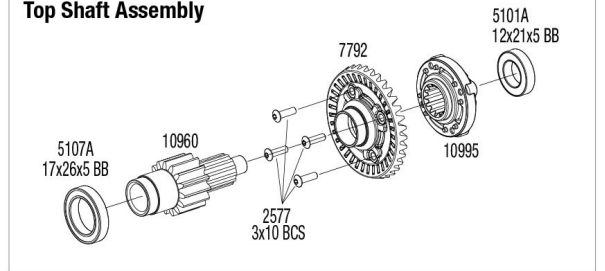

Top Shaft Assembly

FUNCO

MOTORSPORTS

PRO SCALE

SAND CAR

Transmission Assembly

REV 250311-R03
See Parts List for a complete listing of optional accessories.

Specifications on this page are subject to change without notice. Every attempt has been made to ensure the accuracy of this drawing; however, Traxxas cannot be held responsible for typographical or other errors.