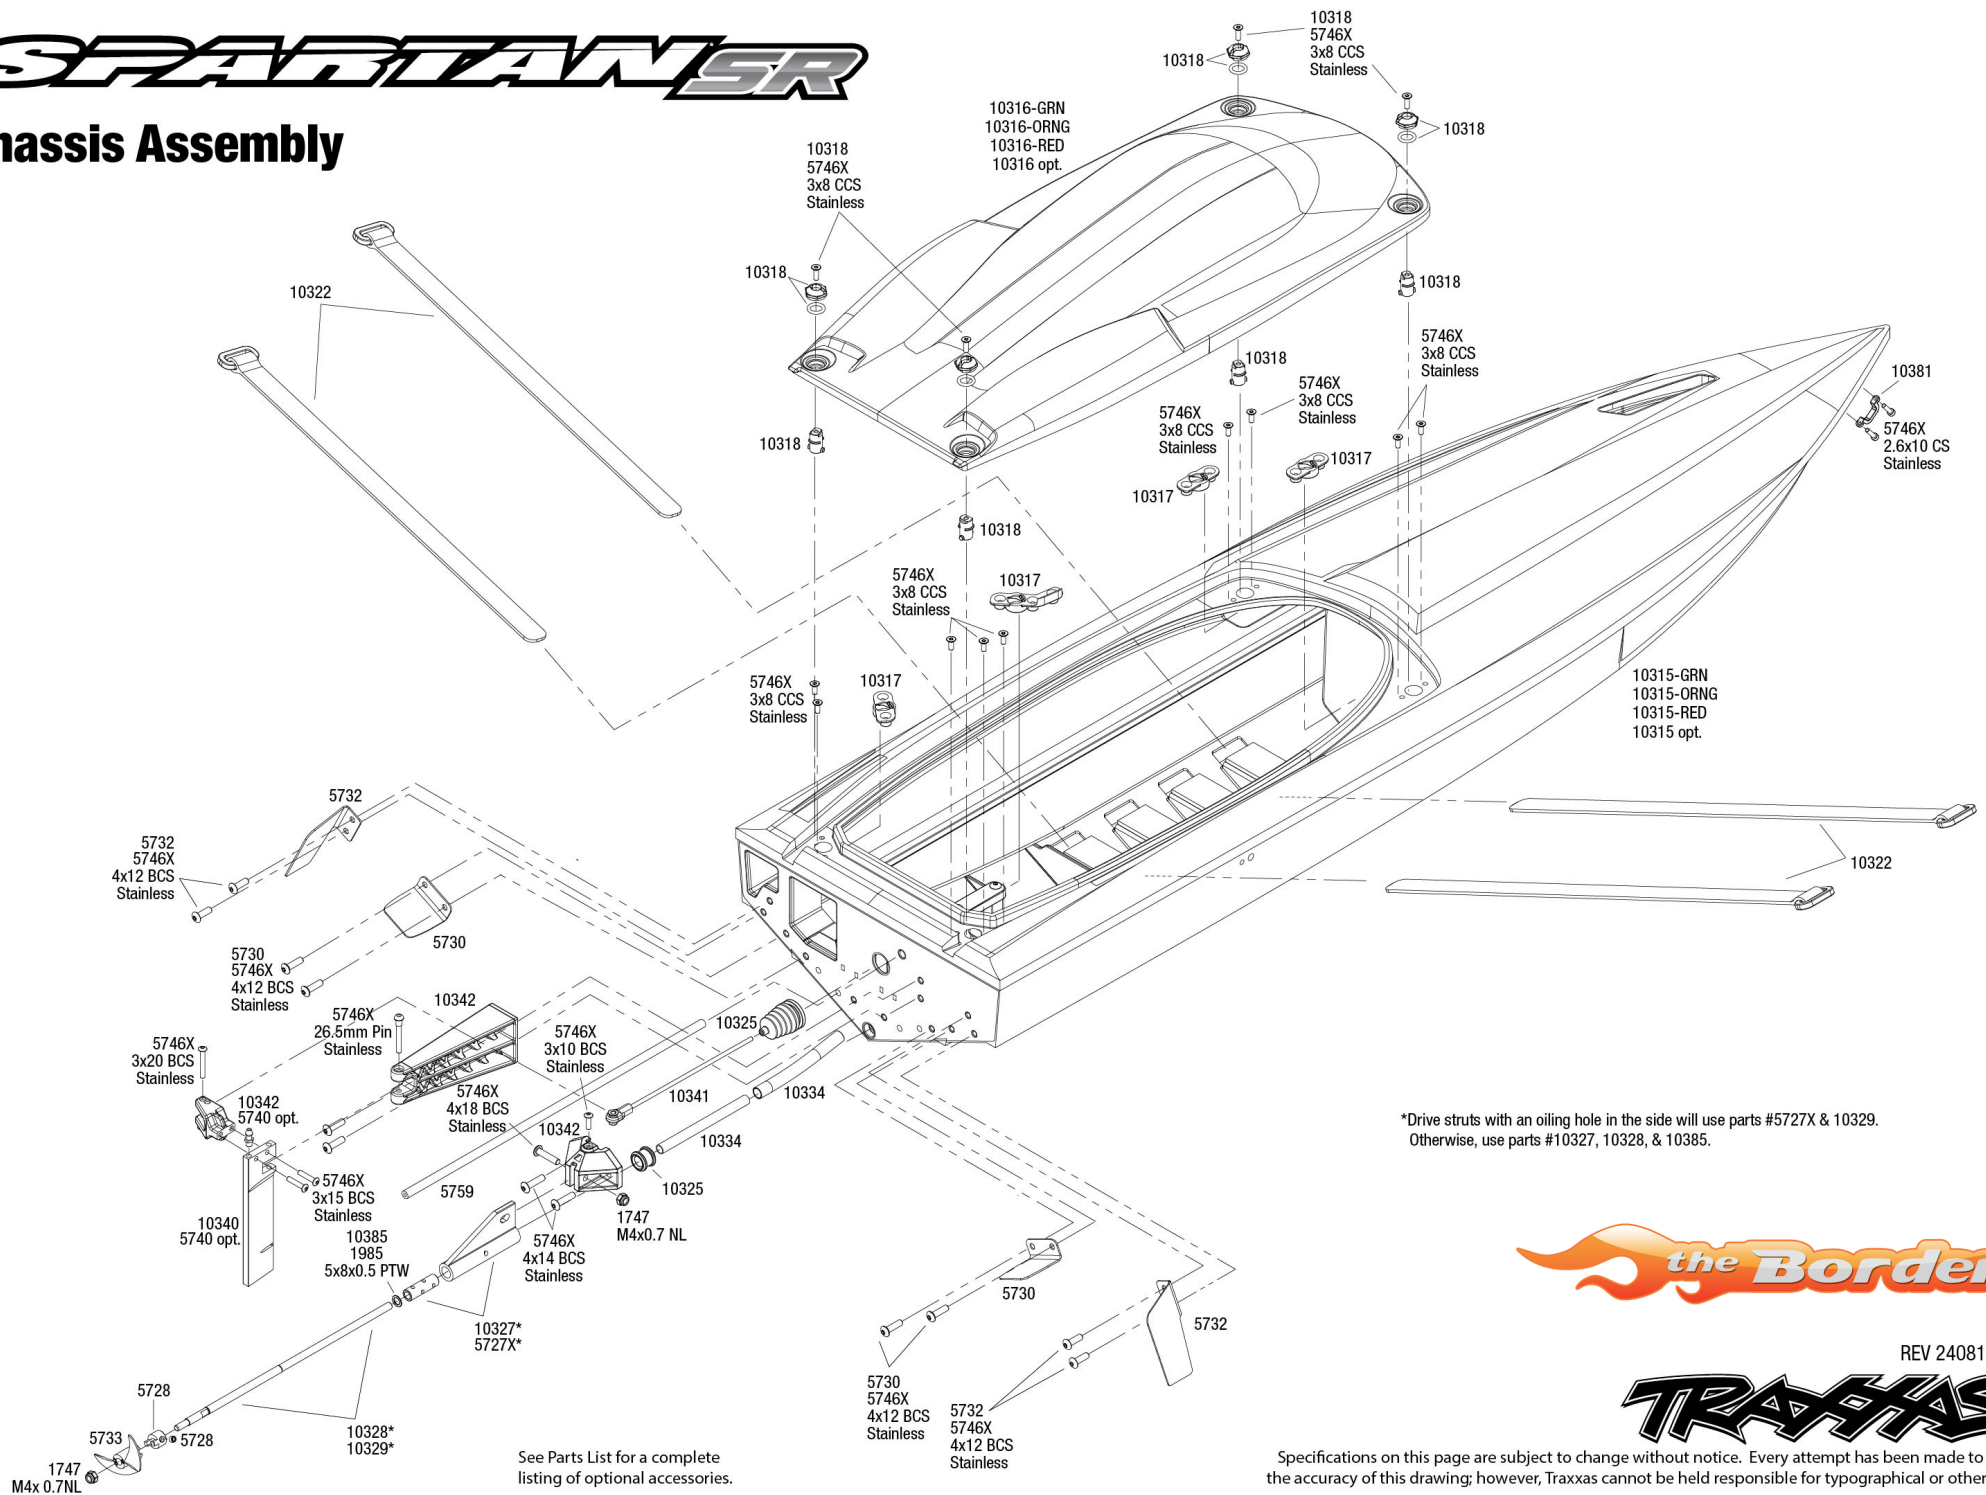

SPARTAN SR

Chassis Assembly

REV 240812-R04

Specifications on this page are subject to change without notice. Every attempt has been made to ensure the accuracy of this drawing; however, Traxxas cannot be held responsible for typographical or other errors.

Front Assembly

See Parts List for a complete listing of optional accessories.

REV 240812-R04
 Specifications on this page are subject to change without notice. Every attempt has been made to ensure the accuracy of this drawing, however Traxxas cannot be held responsible for typographical or other errors.