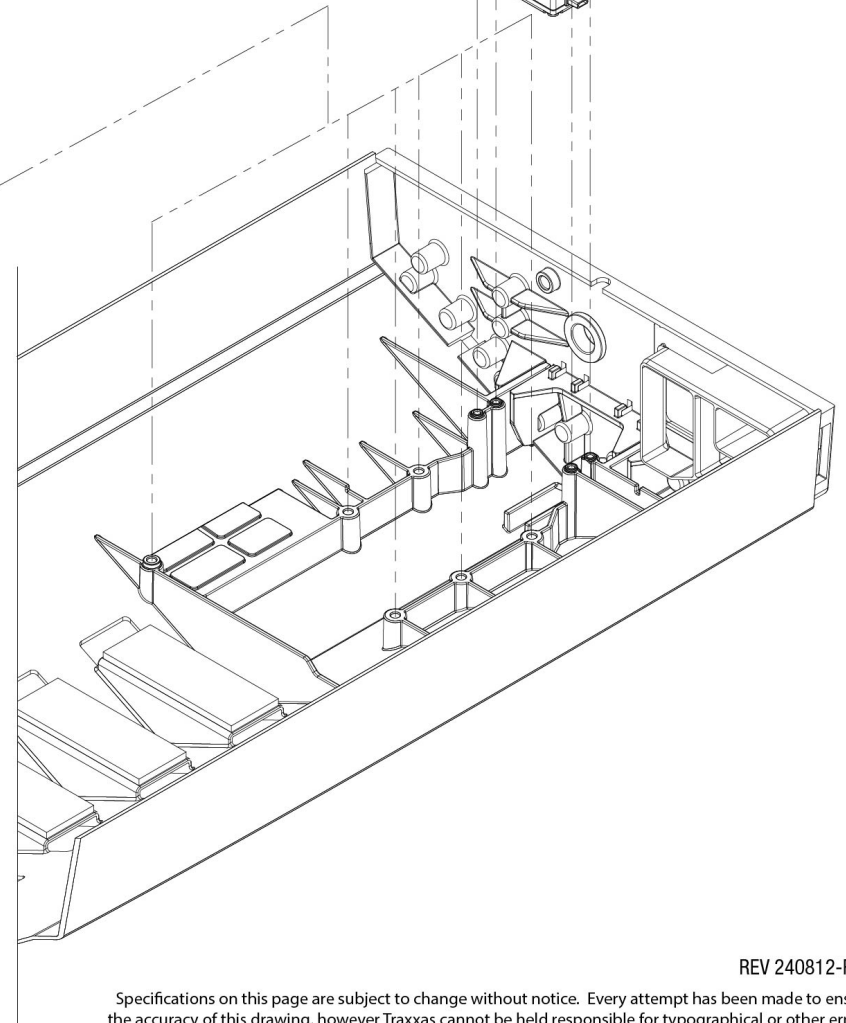

Front Assembly

See Parts List for a complete listing of optional accessories.

REV 240812-R04
Specifications on this page are subject to change without notice. Every attempt has been made to ensure the accuracy of this drawing, however Traxxas cannot be held responsible for typographical or other errors.