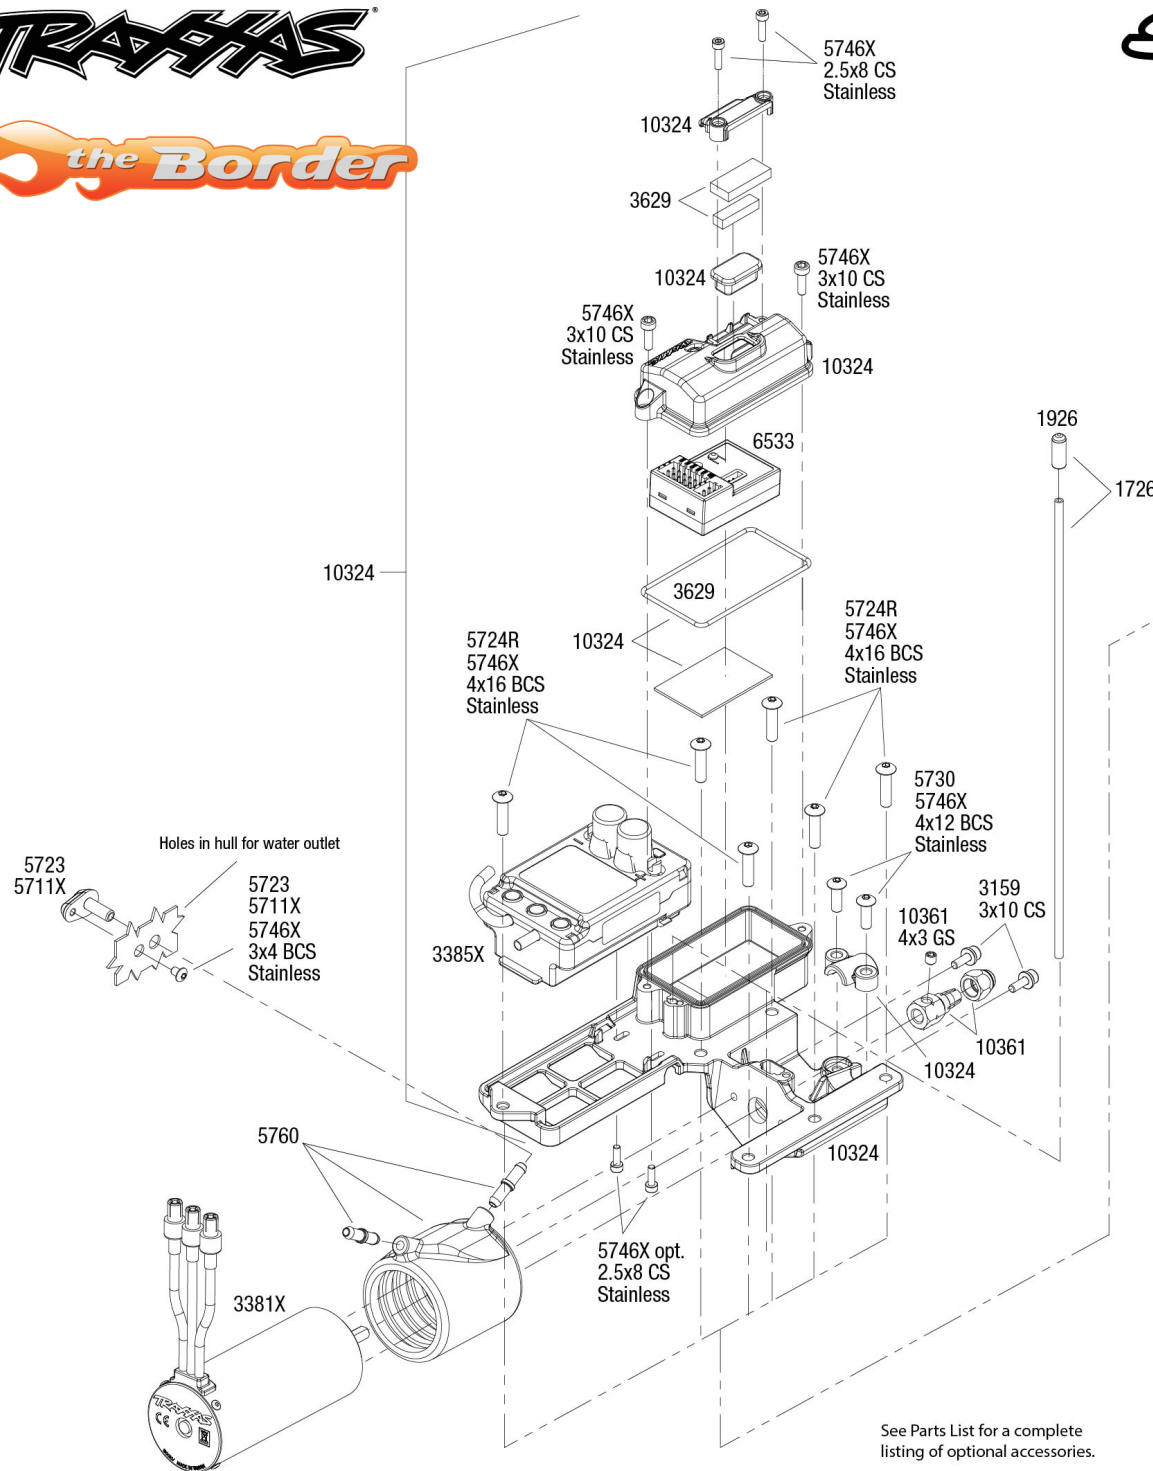

SPARTAN SR

Chassis Assembly

REV 240812-R04

Specifications on this page are subject to change without notice. Every attempt has been made to ensure the accuracy of this drawing; however, Traxxas cannot be held responsible for typographical or other errors.

Front Assembly

See Parts List for a complete listing of optional accessories.

REV 240812-R04
 Specifications on this page are subject to change without notice. Every attempt has been made to ensure the accuracy of this drawing, however Traxxas cannot be held responsible for typographical or other errors.