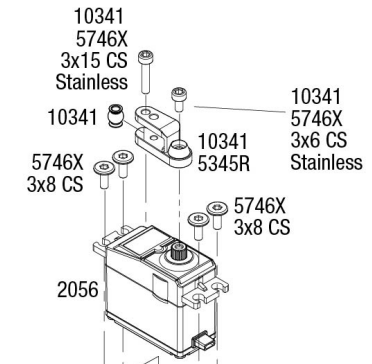

SPARTAN SR

Chassis Assembly

REV 240812-R04

Specifications on this page are subject to change without notice. Every attempt has been made to ensure the accuracy of this drawing; however, Traxxas cannot be held responsible for typographical or other errors.

Front Assembly

See Parts List for a complete listing of optional accessories.

REV 240812-R04
 Specifications on this page are subject to change without notice. Every attempt has been made to ensure the accuracy of this drawing, however Traxxas cannot be held responsible for typographical or other errors.