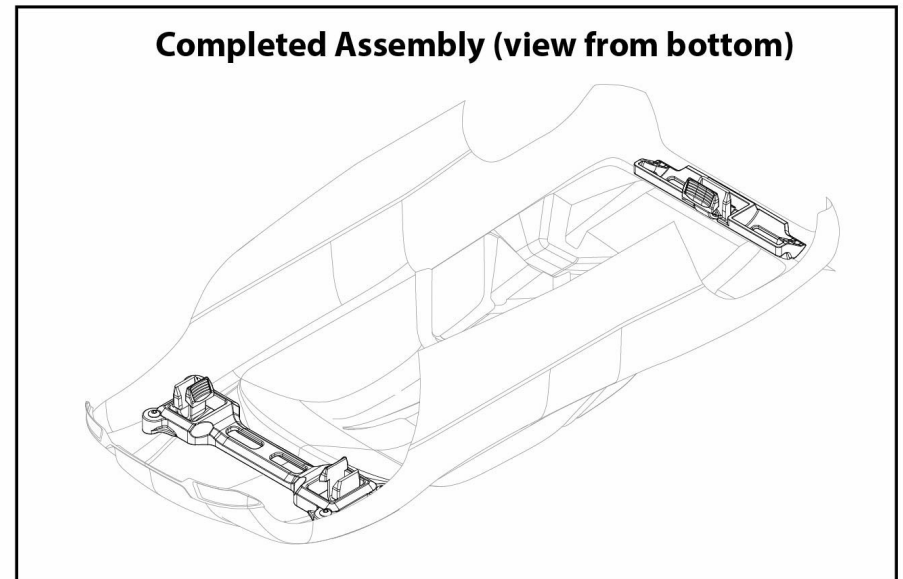

REV 240503-R01

TRAXXAS®

RUSTLER®

Body Assembly

See Parts List for a complete listing of optional accessories.

REV 240503-R01

Specifications on this page are subject to change without notice. Every attempt has been made to ensure the accuracy of this drawing; however, Traxxas cannot be held responsible for typographical or other errors.