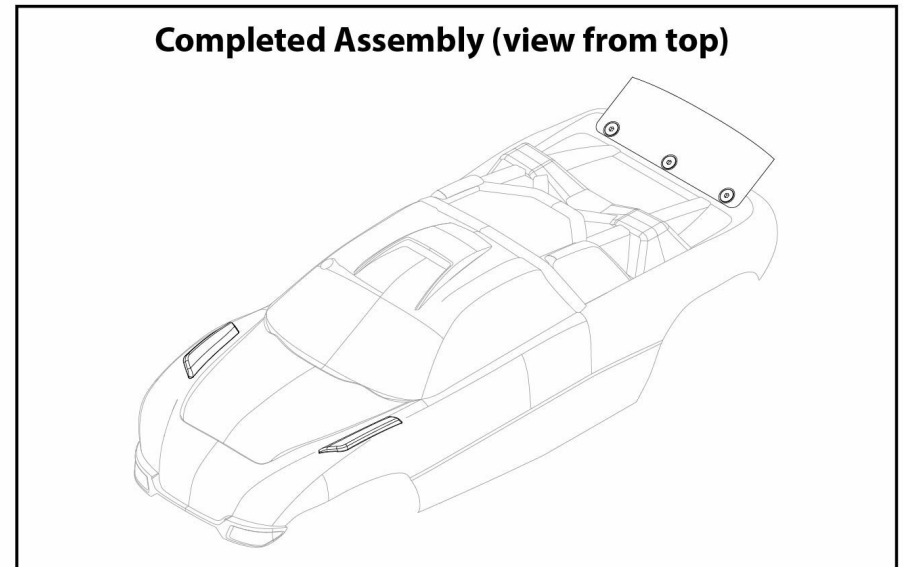

REV 240503-R01

TRAXXAS®

RUSTLER®

Body Assembly

See Parts List for a complete listing of optional accessories.

REV 240503-R01

Specifications on this page are subject to change without notice. Every attempt has been made to ensure the accuracy of this drawing; however, Traxxas cannot be held responsible for typographical or other errors.