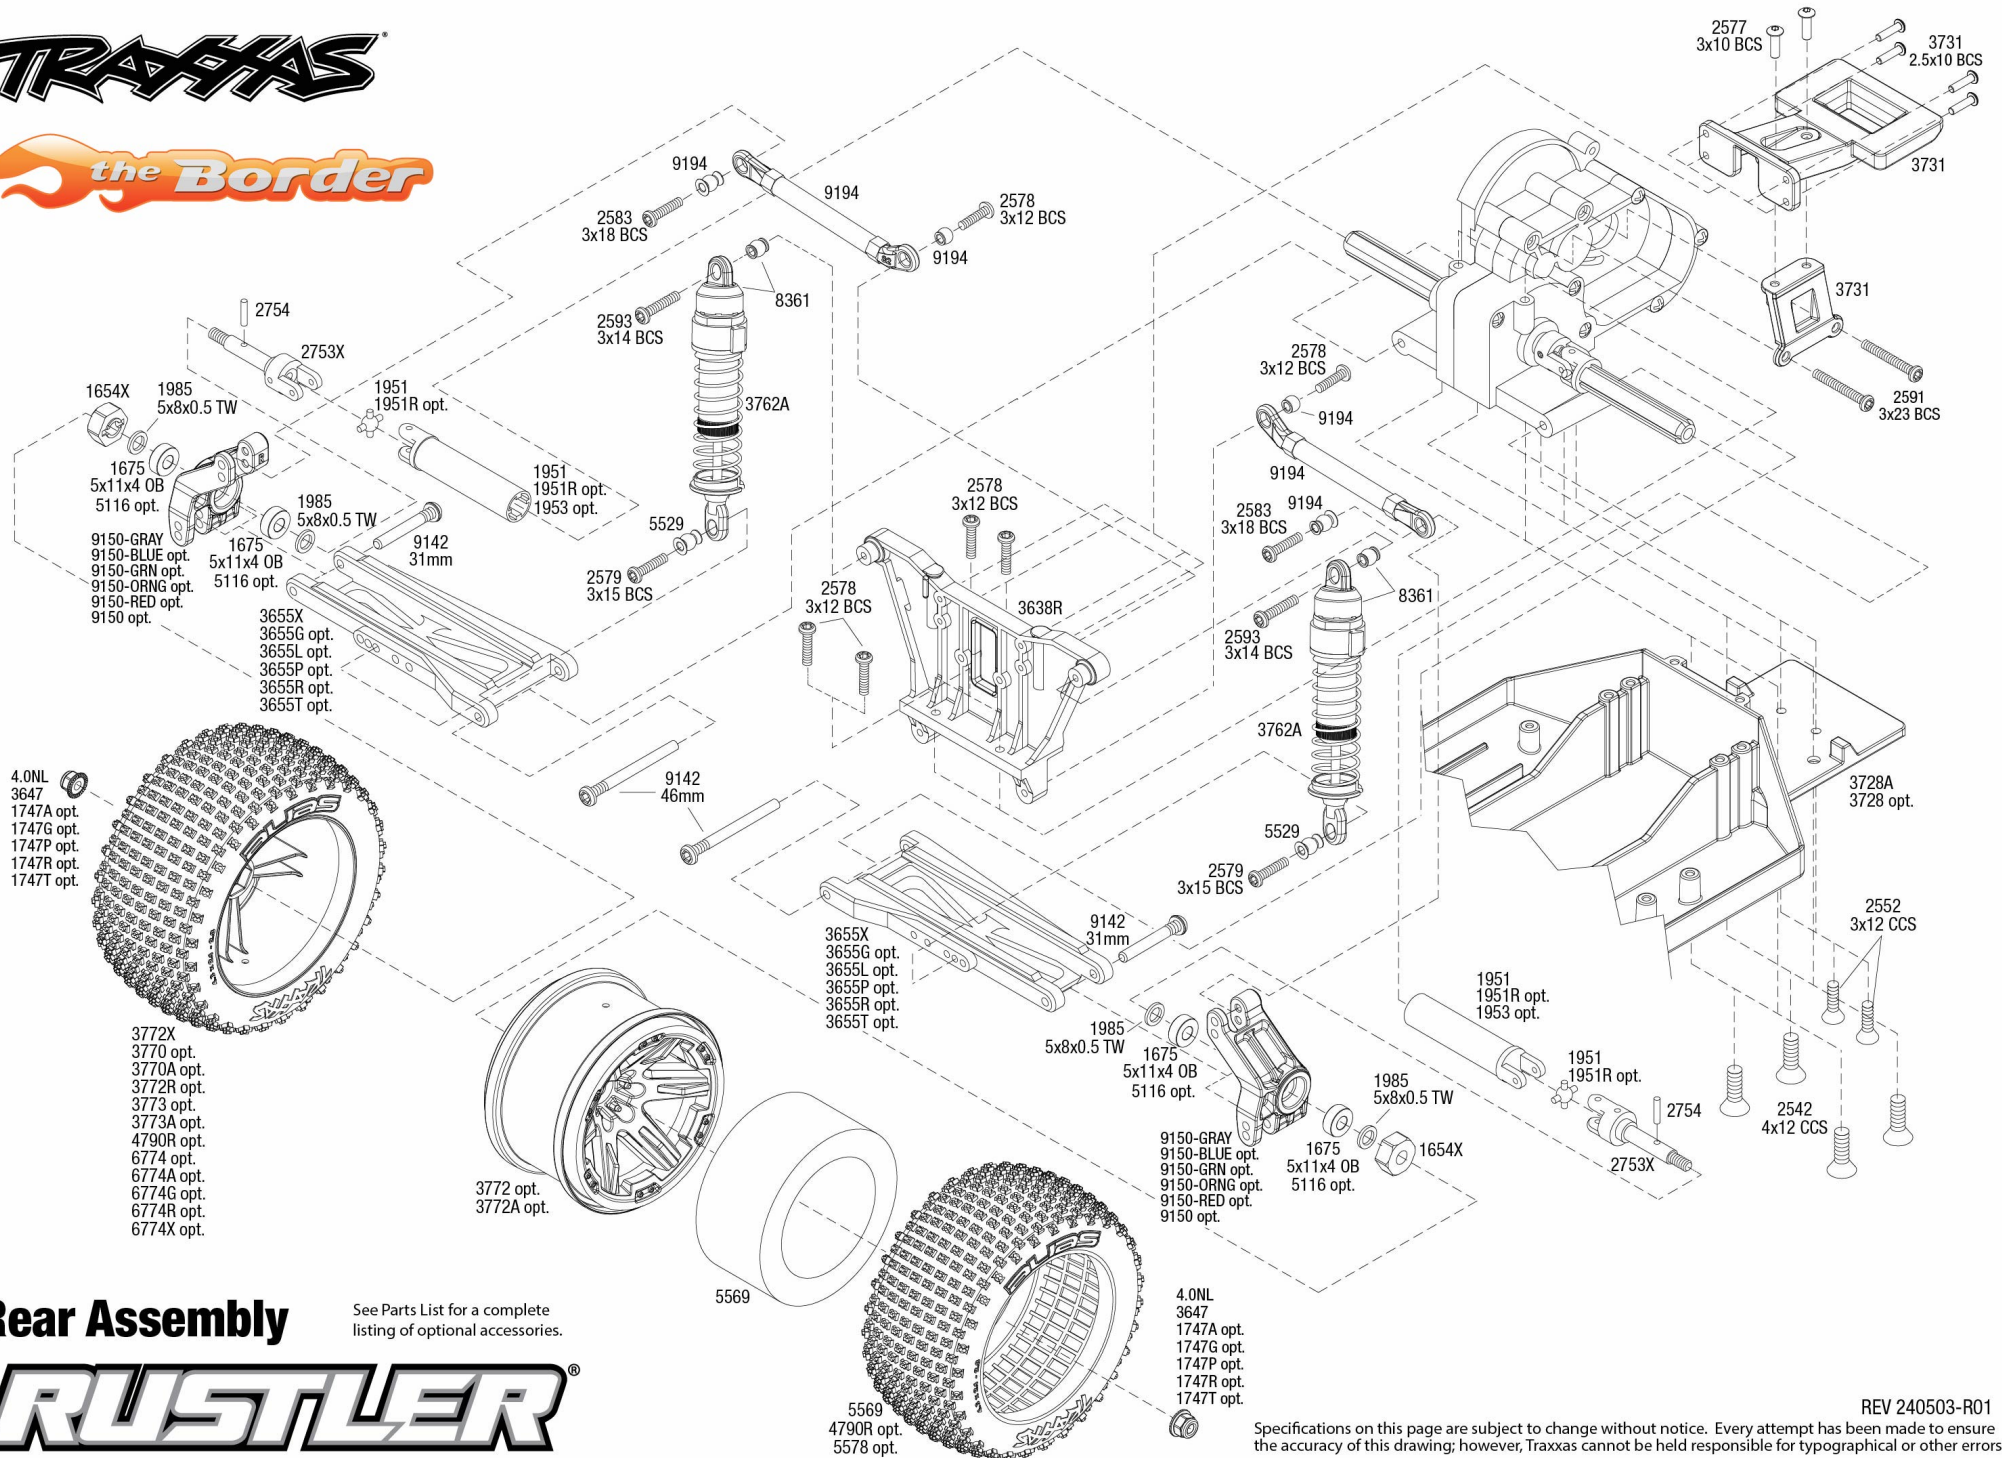

RUSTLER®

Chassis Assembly

REV 240503-R01
See Parts List for a complete listing of optional accessories.

Specifications on this page are subject to change without notice. Every attempt has been made to ensure the accuracy of this drawing; however, Traxxas cannot be held responsible for typographical or other errors.

TRAXXAS

the Border

Rear Assembly

See Parts List for a complete listing of optional accessories.

RUSTLER

REV 240503-R01
 Specifications on this page are subject to change without notice. Every attempt has been made to ensure the accuracy of this drawing; however, Traxxas cannot be held responsible for typographical or other errors.

RUSTLER®

the Border

Transmission Assembly

Available fully assembled as part #3695

See Parts List for a complete listing of optional accessories.

Specifications on this page are subject to change without notice. Every attempt has been made to ensure the accuracy of this drawing; however, Traxxas cannot be held responsible for typographical or other errors.

REV 240503-R01

TRAXXAS®

RUSTLER®

Body Assembly

See Parts List for a complete listing of optional accessories.

REV 240503-R01

Specifications on this page are subject to change without notice. Every attempt has been made to ensure the accuracy of this drawing; however, Traxxas cannot be held responsible for typographical or other errors.