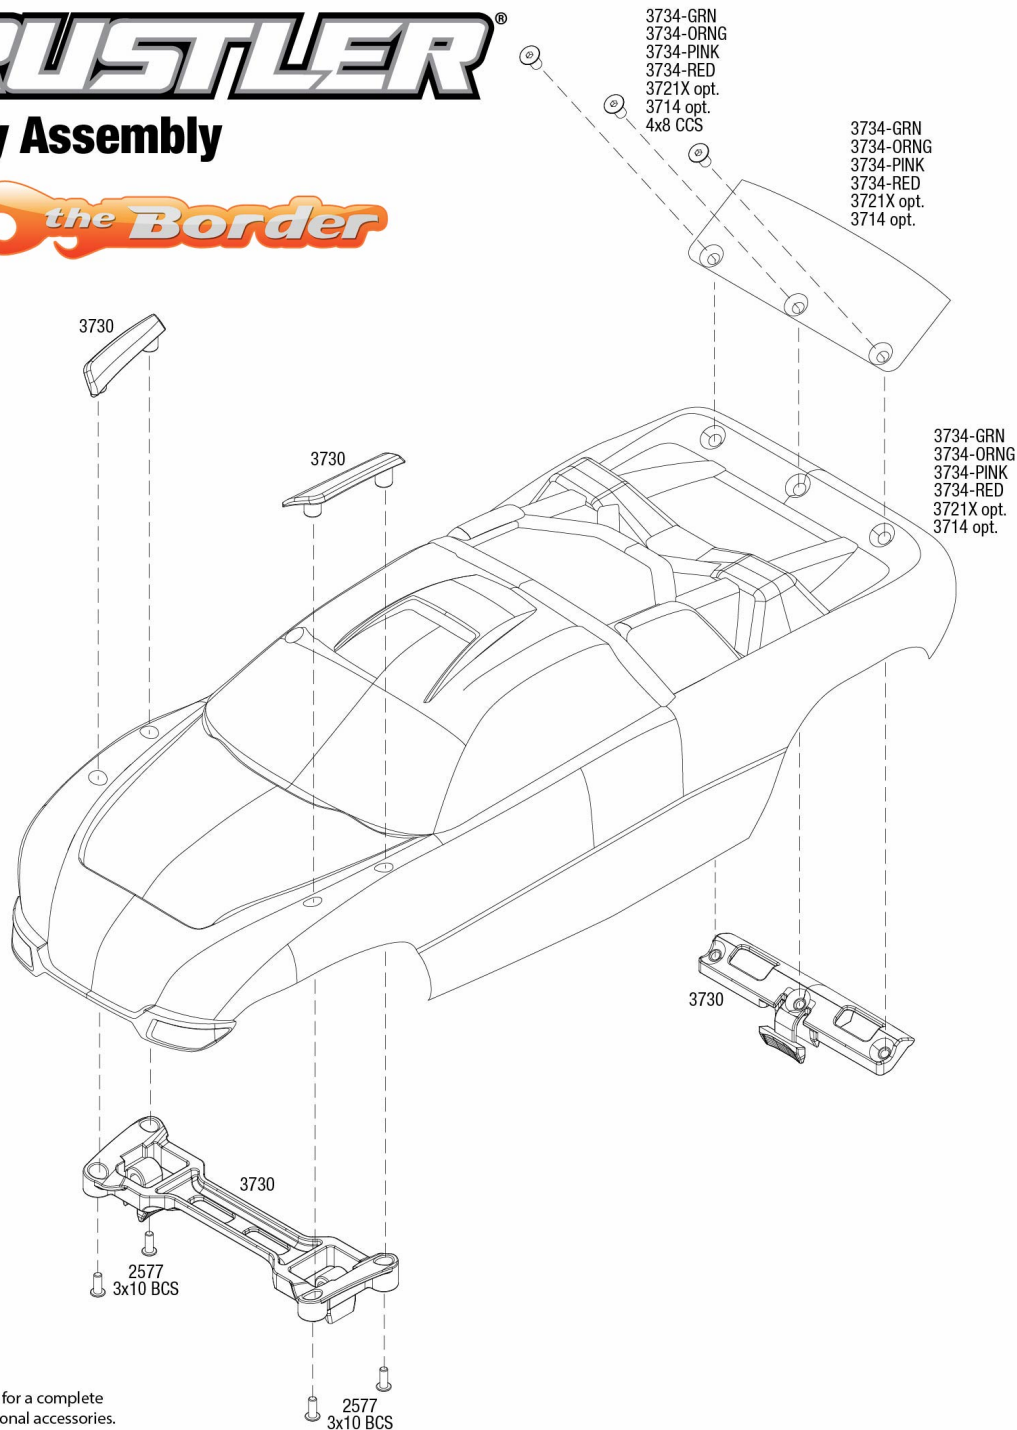

RUSTLER®

the Border

Transmission Assembly

Available fully assembled as part #3695

See Parts List for a complete listing of optional accessories.

Specifications on this page are subject to change without notice. Every attempt has been made to ensure the accuracy of this drawing; however, Traxxas cannot be held responsible for typographical or other errors.

REV 240503-R01

TRAXXAS®

RUSTLER®

Body Assembly

See Parts List for a complete listing of optional accessories.

REV 240503-R01

Specifications on this page are subject to change without notice. Every attempt has been made to ensure the accuracy of this drawing; however, Traxxas cannot be held responsible for typographical or other errors.