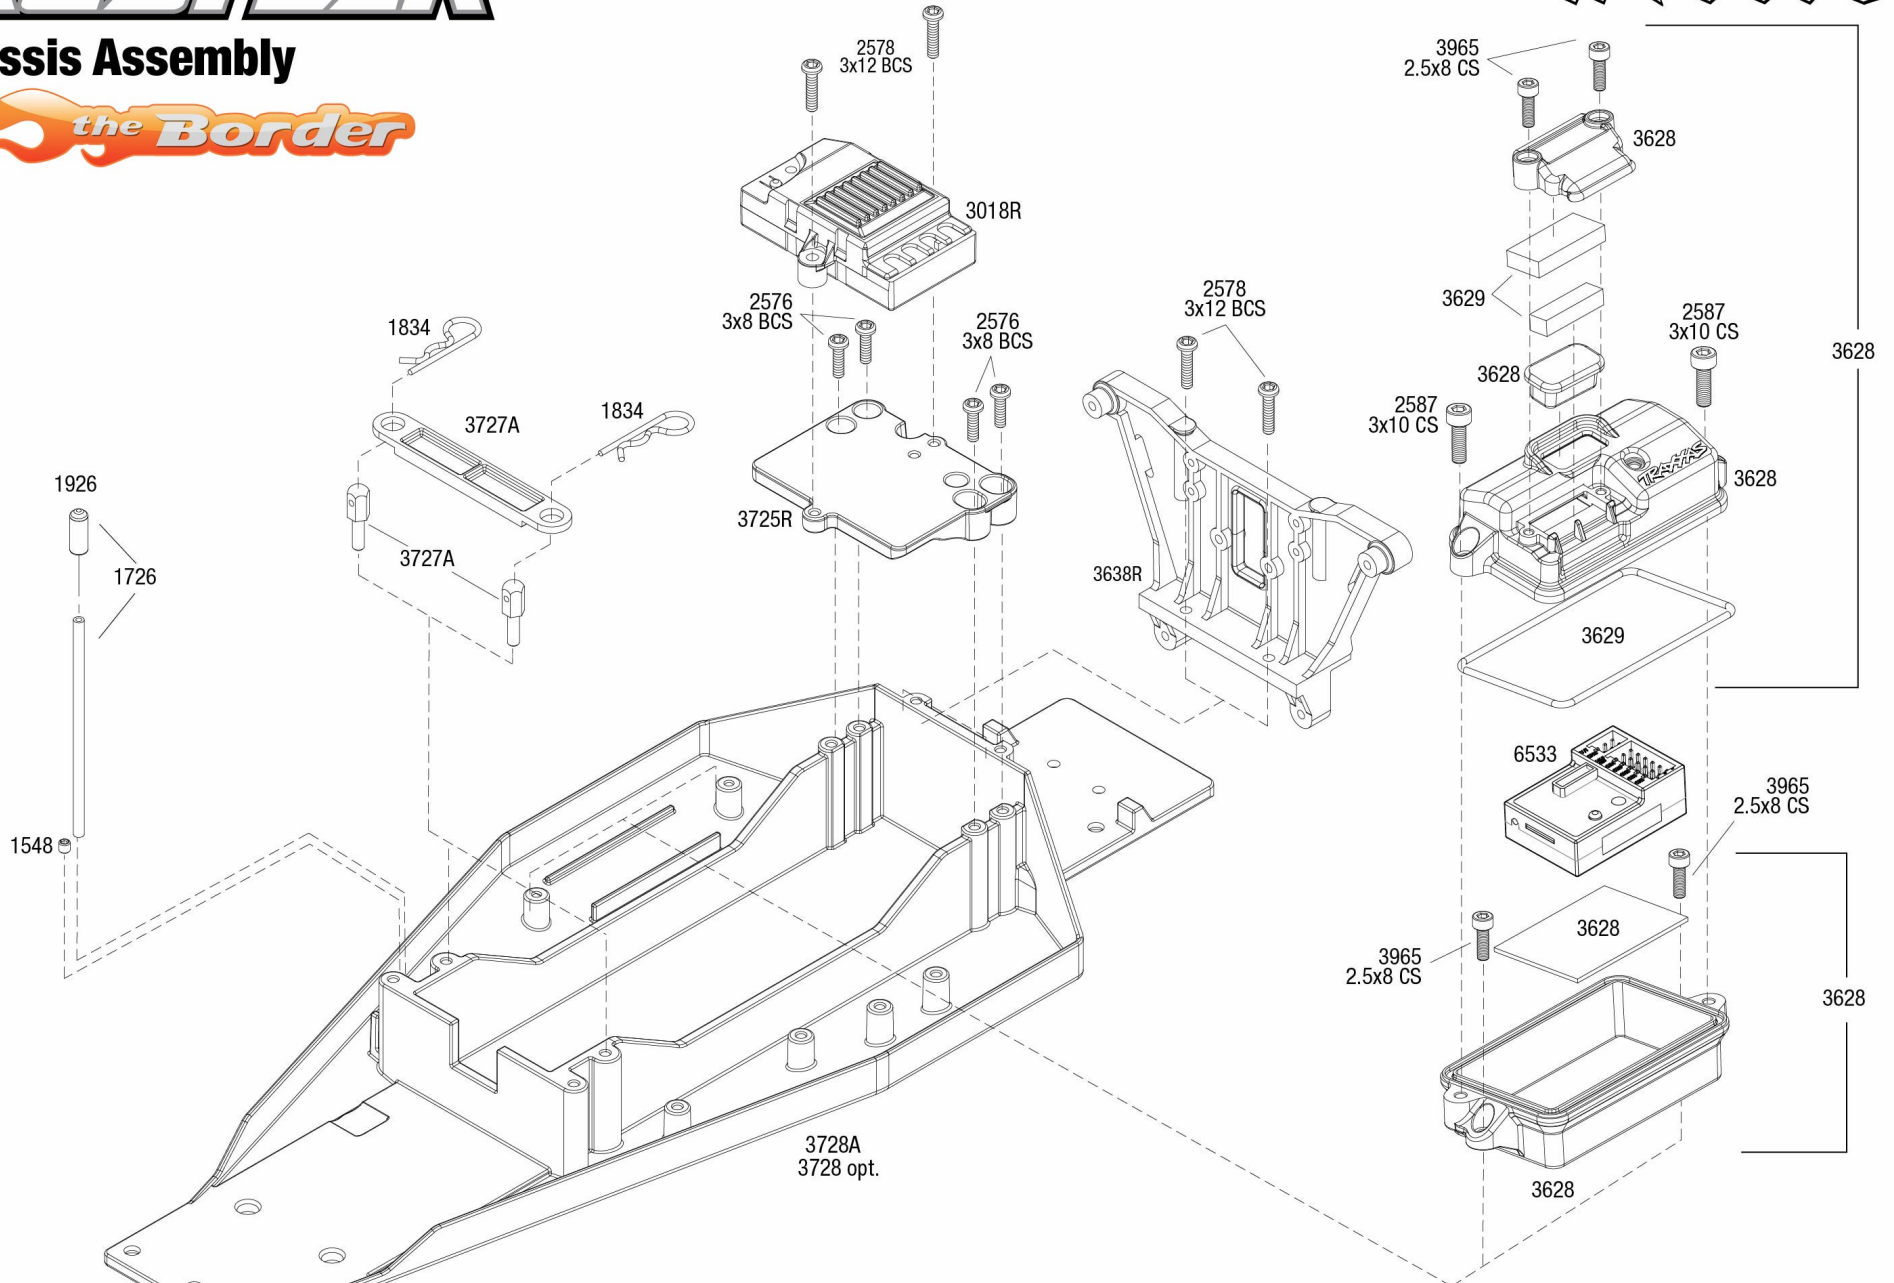

RUSTLER®

Chassis Assembly

REV 240503-R01
See Parts List for a complete listing of optional accessories.

Specifications on this page are subject to change without notice. Every attempt has been made to ensure the accuracy of this drawing; however, Traxxas cannot be held responsible for typographical or other errors.

TRAXXAS

the Border

Rear Assembly

See Parts List for a complete listing of optional accessories.

RUSTLER

REV 240503-R01
 Specifications on this page are subject to change without notice. Every attempt has been made to ensure the accuracy of this drawing; however, Traxxas cannot be held responsible for typographical or other errors.

RUSTLER®

the Border

Transmission Assembly

Available fully assembled as part #3695

See Parts List for a complete listing of optional accessories.

Specifications on this page are subject to change without notice. Every attempt has been made to ensure the accuracy of this drawing; however, Traxxas cannot be held responsible for typographical or other errors.

REV 240503-R01

TRAXXAS®

RUSTLER®

Body Assembly

See Parts List for a complete listing of optional accessories.

REV 240503-R01

Specifications on this page are subject to change without notice. Every attempt has been made to ensure the accuracy of this drawing; however, Traxxas cannot be held responsible for typographical or other errors.