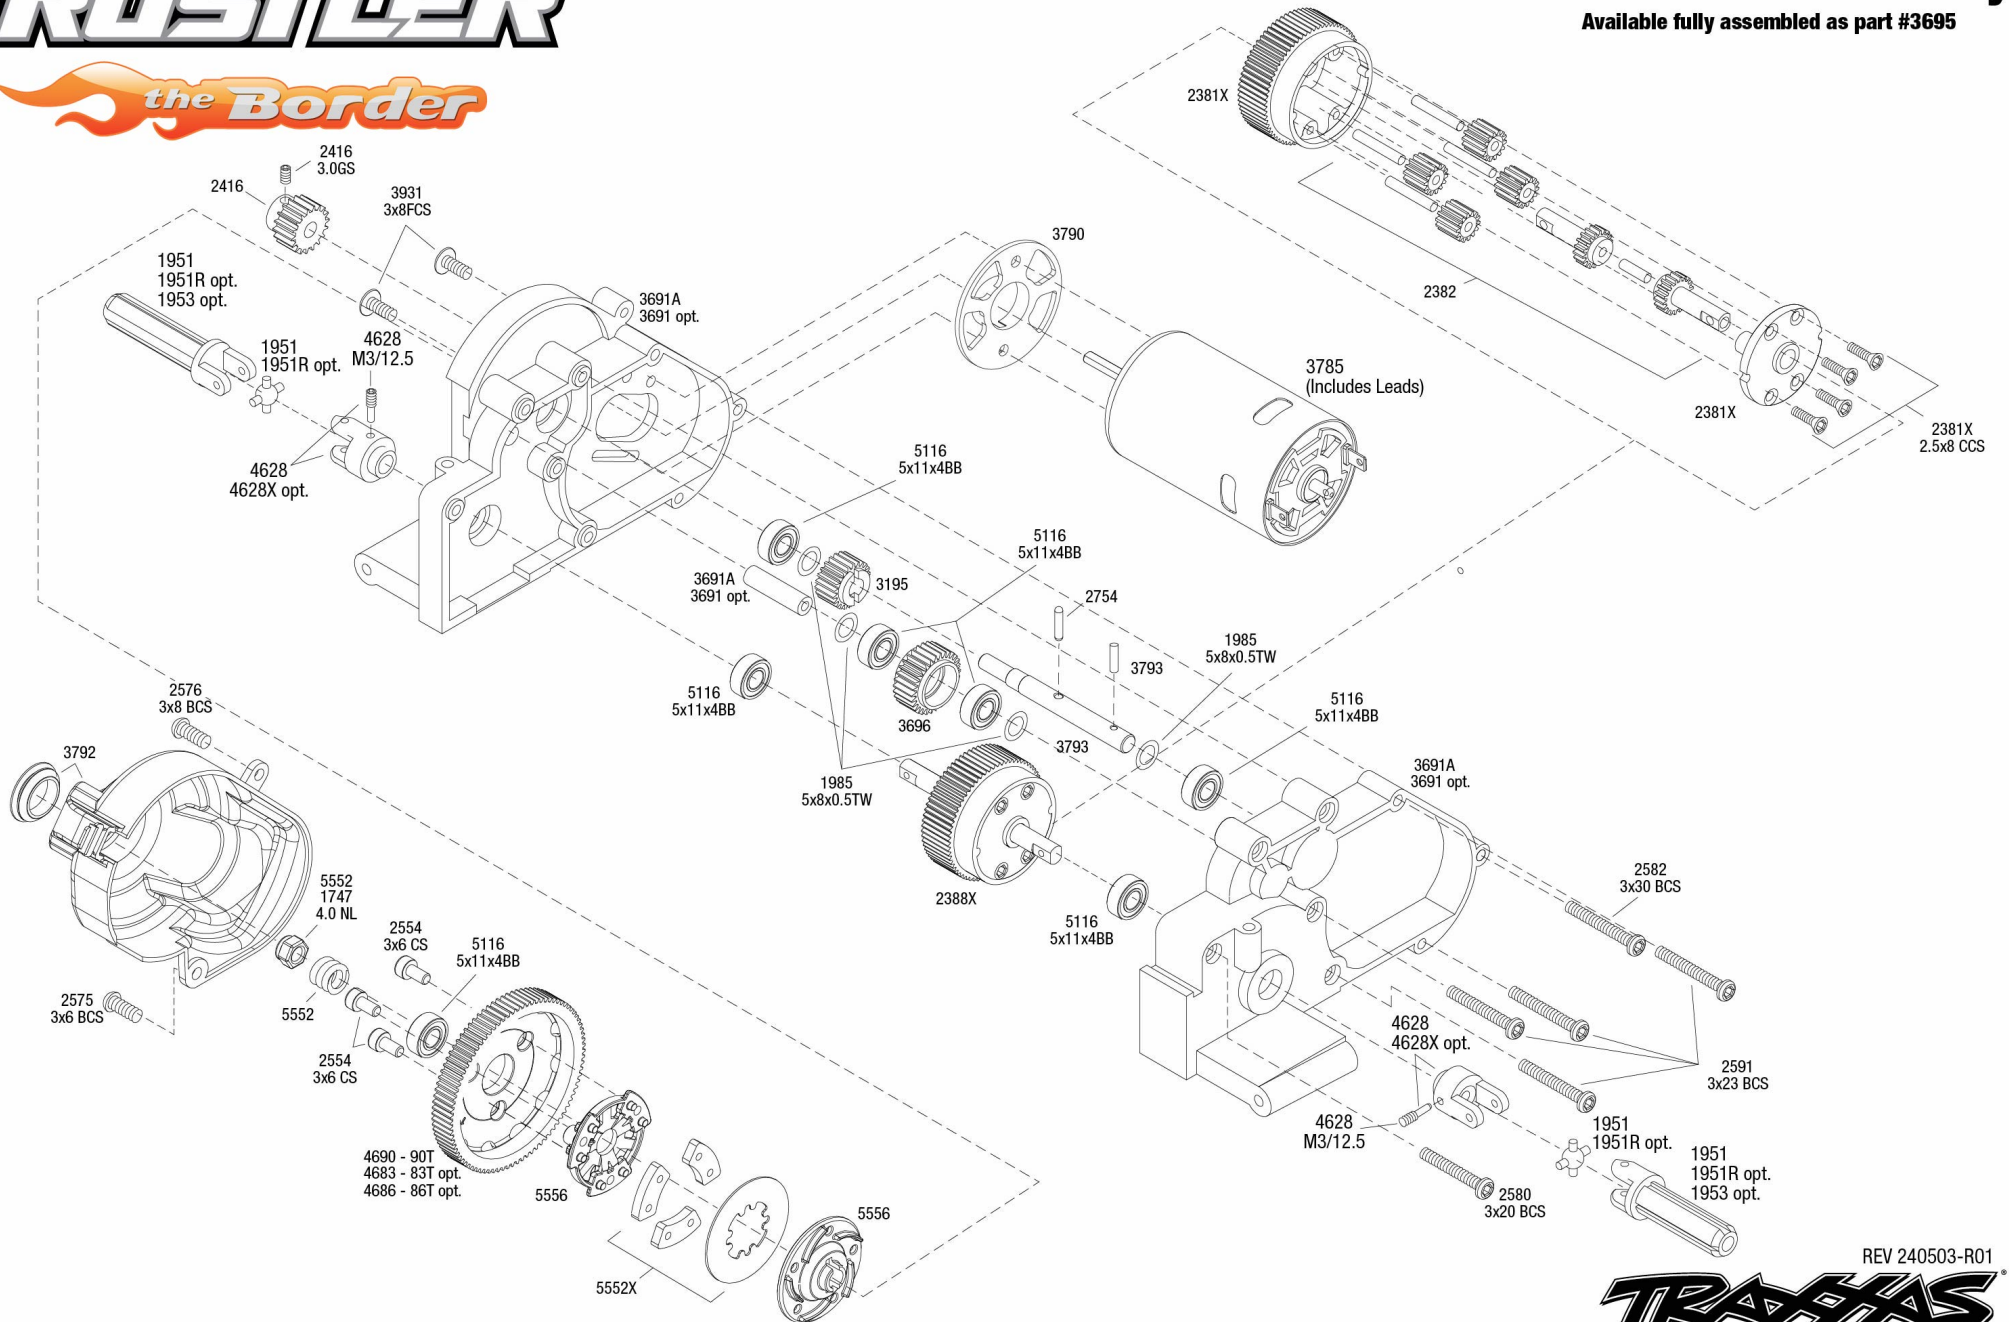

TRAXXAS

the Border

Rear Assembly

See Parts List for a complete listing of optional accessories.

RUSTLER

REV 240503-R01
 Specifications on this page are subject to change without notice. Every attempt has been made to ensure the accuracy of this drawing; however, Traxxas cannot be held responsible for typographical or other errors.

RUSTLER®

the Border

Transmission Assembly

Available fully assembled as part #3695

See Parts List for a complete listing of optional accessories.

Specifications on this page are subject to change without notice. Every attempt has been made to ensure the accuracy of this drawing; however, Traxxas cannot be held responsible for typographical or other errors.

REV 240503-R01

TRAXXAS®

RUSTLER®

Body Assembly

See Parts List for a complete listing of optional accessories.

REV 240503-R01

Specifications on this page are subject to change without notice. Every attempt has been made to ensure the accuracy of this drawing; however, Traxxas cannot be held responsible for typographical or other errors.