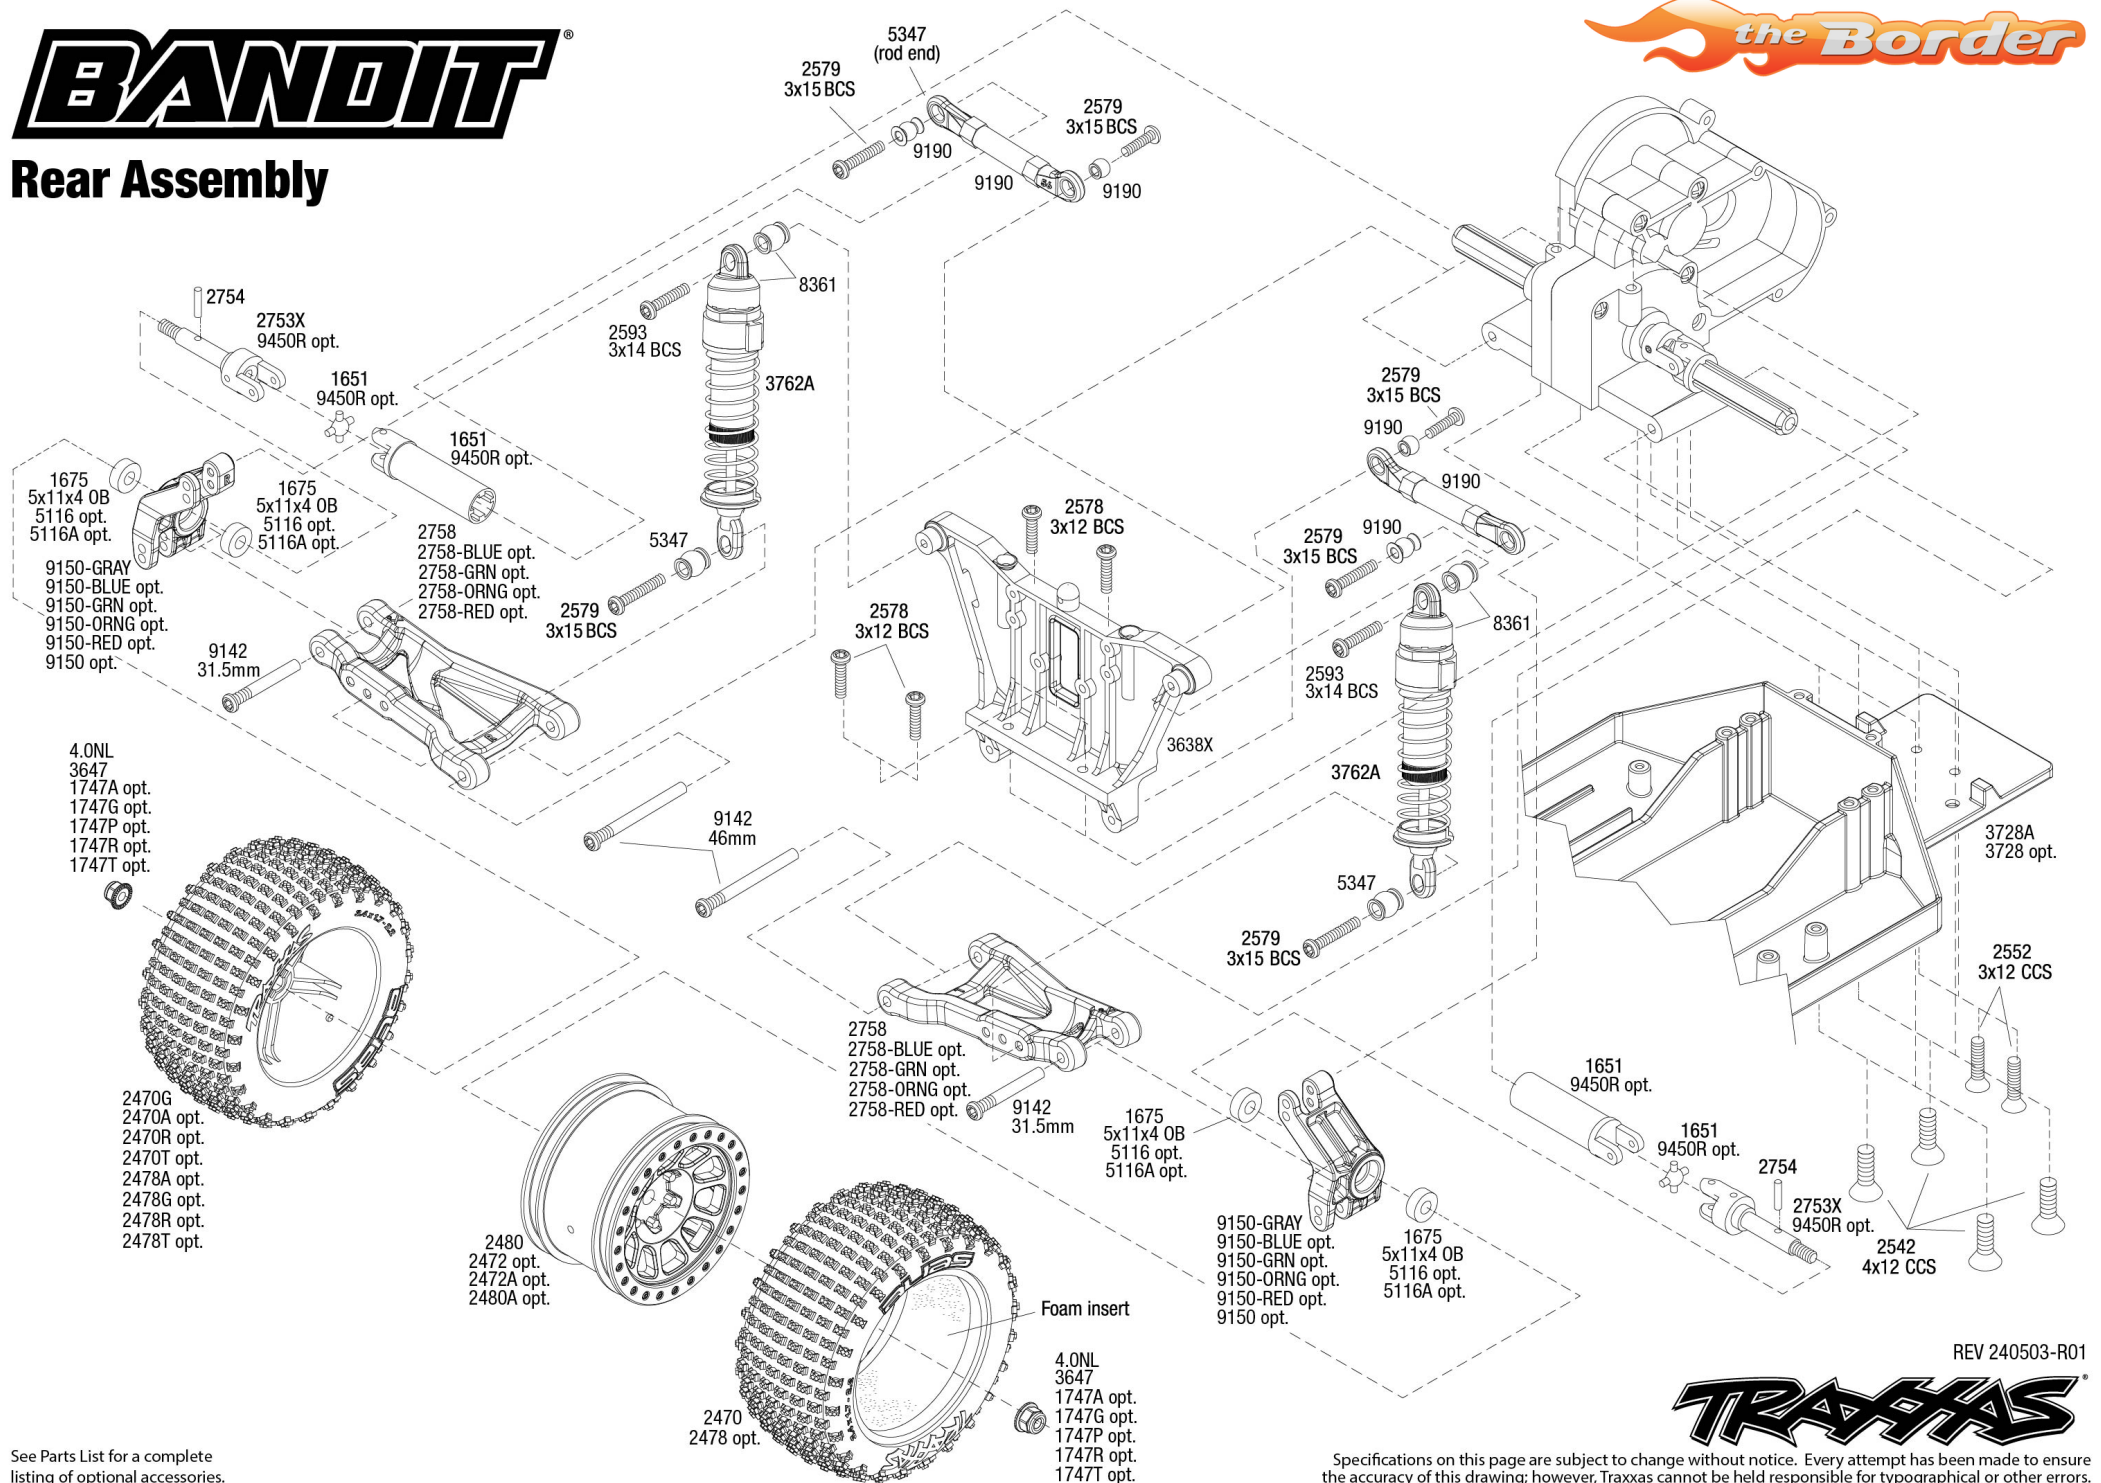

Chassis Assembly

Specifications on this page are subject to change without notice. Every attempt has been made to ensure the accuracy of this drawing; however, Traxxas cannot be held responsible for typographical or other errors.

See Parts List for a complete listing of optional accessories.

REV 240503-R01

Rear Assembly

See Parts List for a complete listing of optional accessories.

Specifications on this page are subject to change without notice. Every attempt has been made to ensure the accuracy of this drawing; however, Traxxas cannot be held responsible for typographical or other errors.

REV 240503-R01