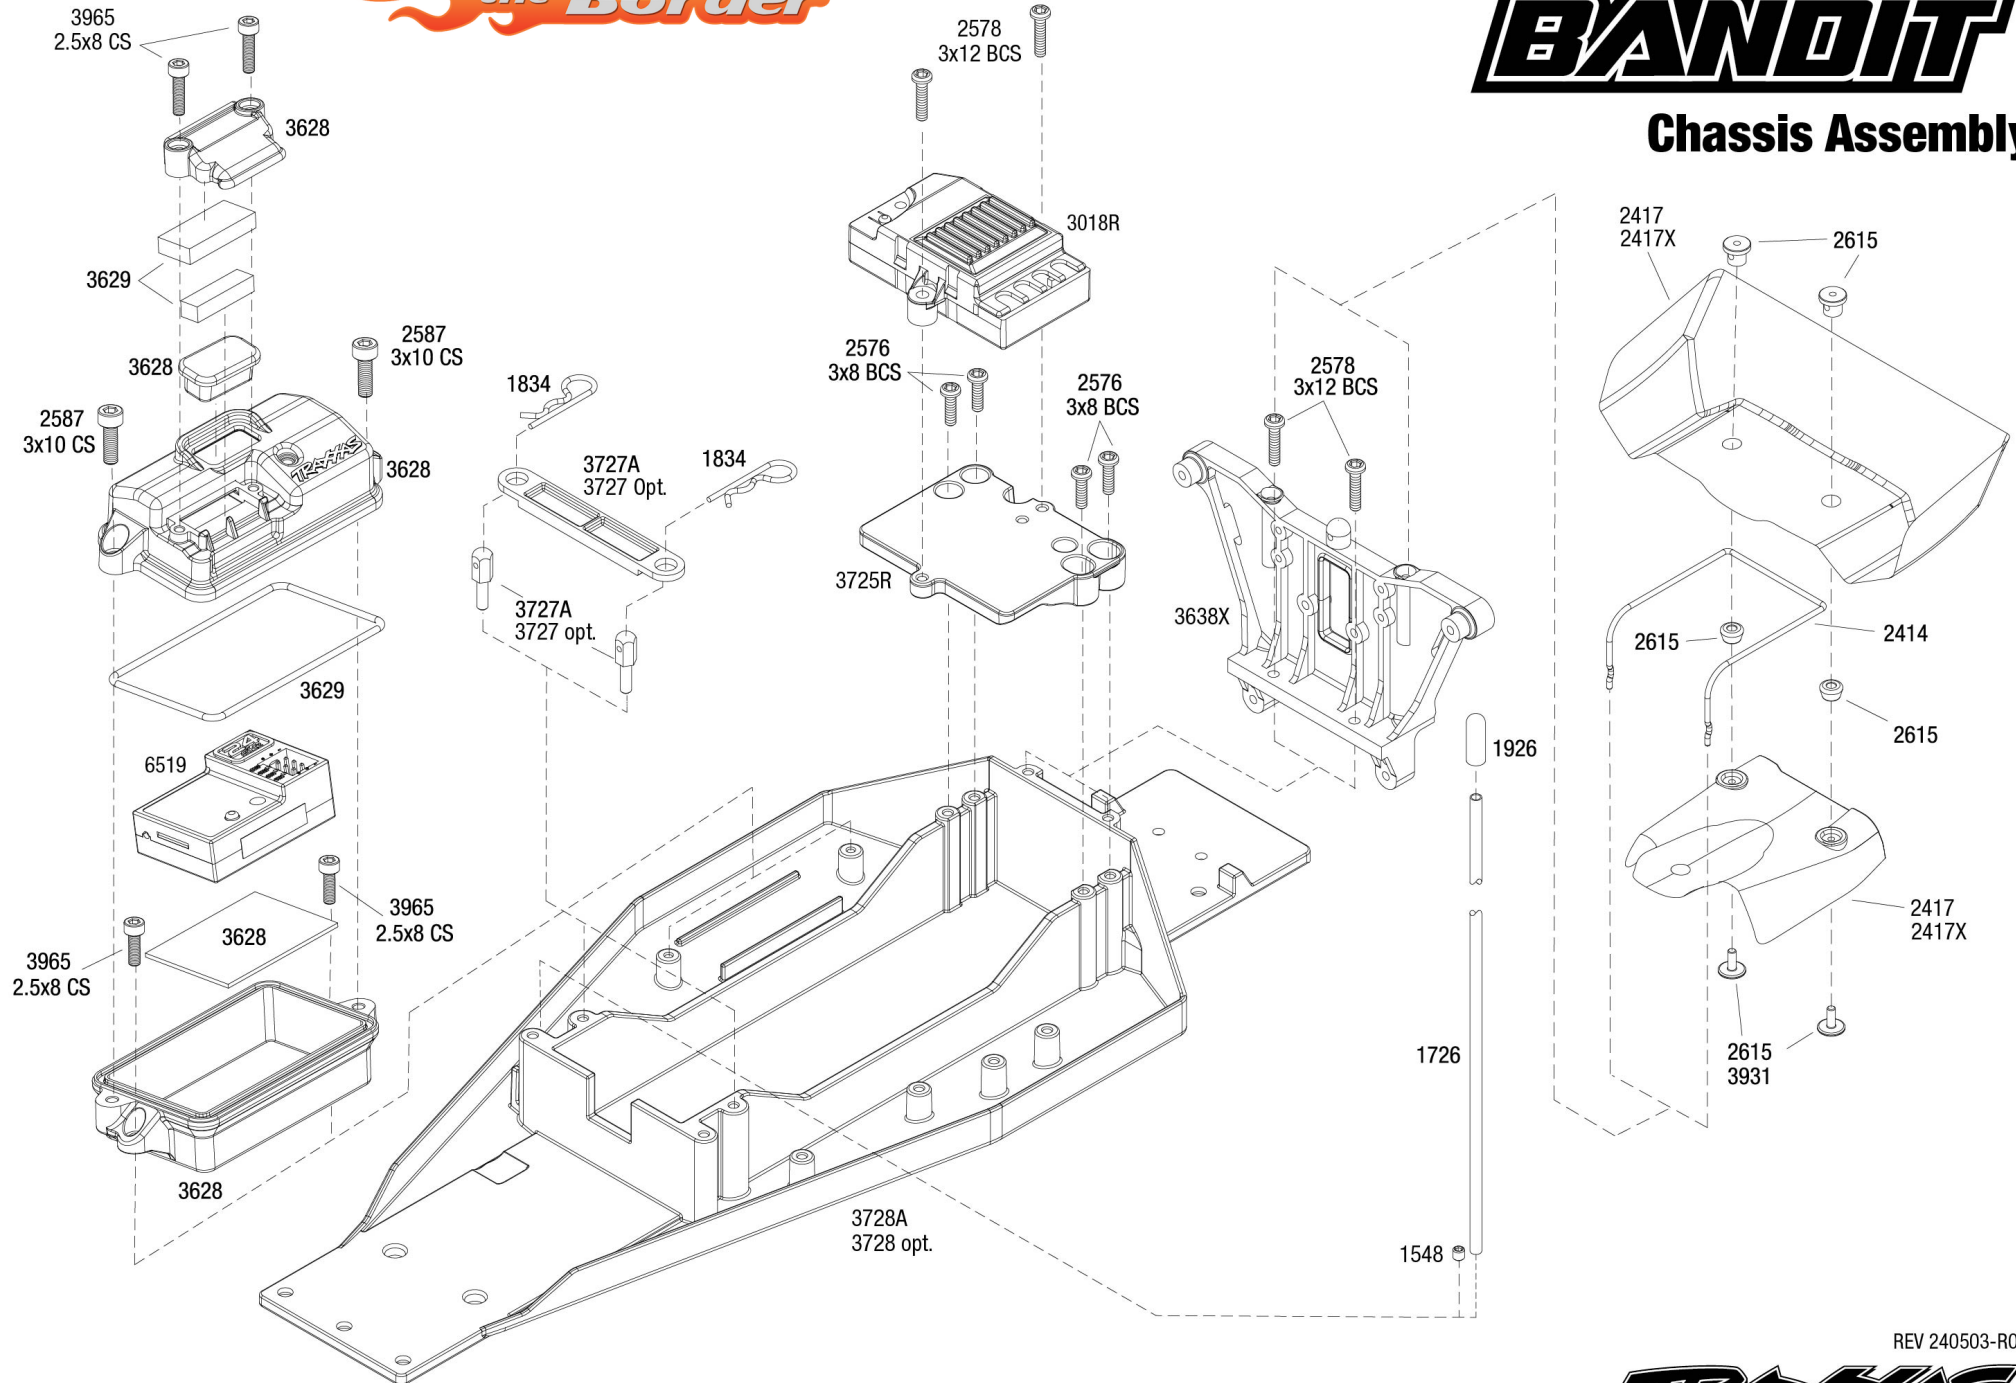

Chassis Assembly

Specifications on this page are subject to change without notice. Every attempt has been made to ensure the accuracy of this drawing; however, Traxxas cannot be held responsible for typographical or other errors.

See Parts List for a complete listing of optional accessories.

REV 240503-R01

Rear Assembly

See Parts List for a complete listing of optional accessories.

Specifications on this page are subject to change without notice. Every attempt has been made to ensure the accuracy of this drawing; however, Traxxas cannot be held responsible for typographical or other errors.

REV 240503-R01