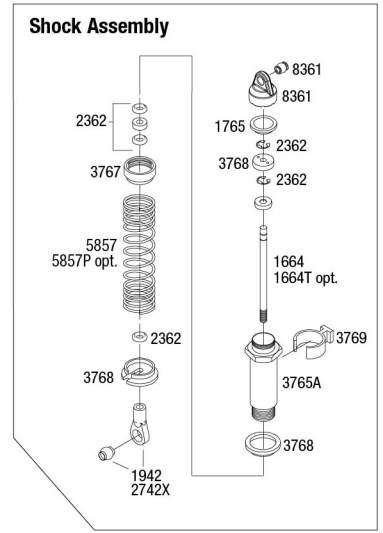

MINI MAXX

Front Assembly

Steering Assembly

Front & Rear Differential Assembly

REV 241007-R03

See Parts List for a complete listing of optional accessories.

Specifications on this page are subject to change without notice. Every attempt has been made to ensure the accuracy of this drawing; however, Traxxas cannot be held responsible for typographical or other errors.

REV 241007-R03
See Parts List for a complete listing of optional accessories.

Rear Assembly

Specifications on this page are subject to change without notice. Every attempt has been made to ensure the accuracy of this drawing; however, Traxxas cannot be held responsible for typographical or other errors.

REV 241007-R03
See Parts List for a complete listing of optional accessories.

MINI MAXX®

Chassis Assembly

Specifications on this page are subject to change without notice. Every attempt has been made to ensure the accuracy of this drawing; however, Traxxas cannot be held responsible for typographical or other errors.