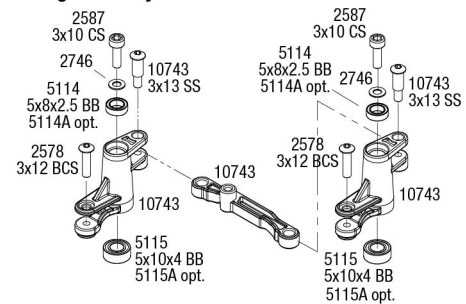

MINI MAXX

Front Assembly

Steering Assembly

Front & Rear Differential Assembly

REV 241007-R03

See Parts List for a complete listing of optional accessories.

Specifications on this page are subject to change without notice. Every attempt has been made to ensure the accuracy of this drawing; however, Traxxas cannot be held responsible for typographical or other errors.

Modular Assembly

Specifications on this page are subject to change without notice. Every attempt has been made to ensure the accuracy of this drawing; however, Traxxas cannot be held responsible for typographical or other errors.

REV 241007-R03
See Parts List for a complete listing of optional accessories.

Rear Assembly

Specifications on this page are subject to change without notice. Every attempt has been made to ensure the accuracy of this drawing; however, Traxxas cannot be held responsible for typographical or other errors.

REV 241007-R03
See Parts List for a complete listing of optional accessories.

MINI MAXX®

Chassis Assembly

Specifications on this page are subject to change without notice. Every attempt has been made to ensure the accuracy of this drawing; however, Traxxas cannot be held responsible for typographical or other errors.