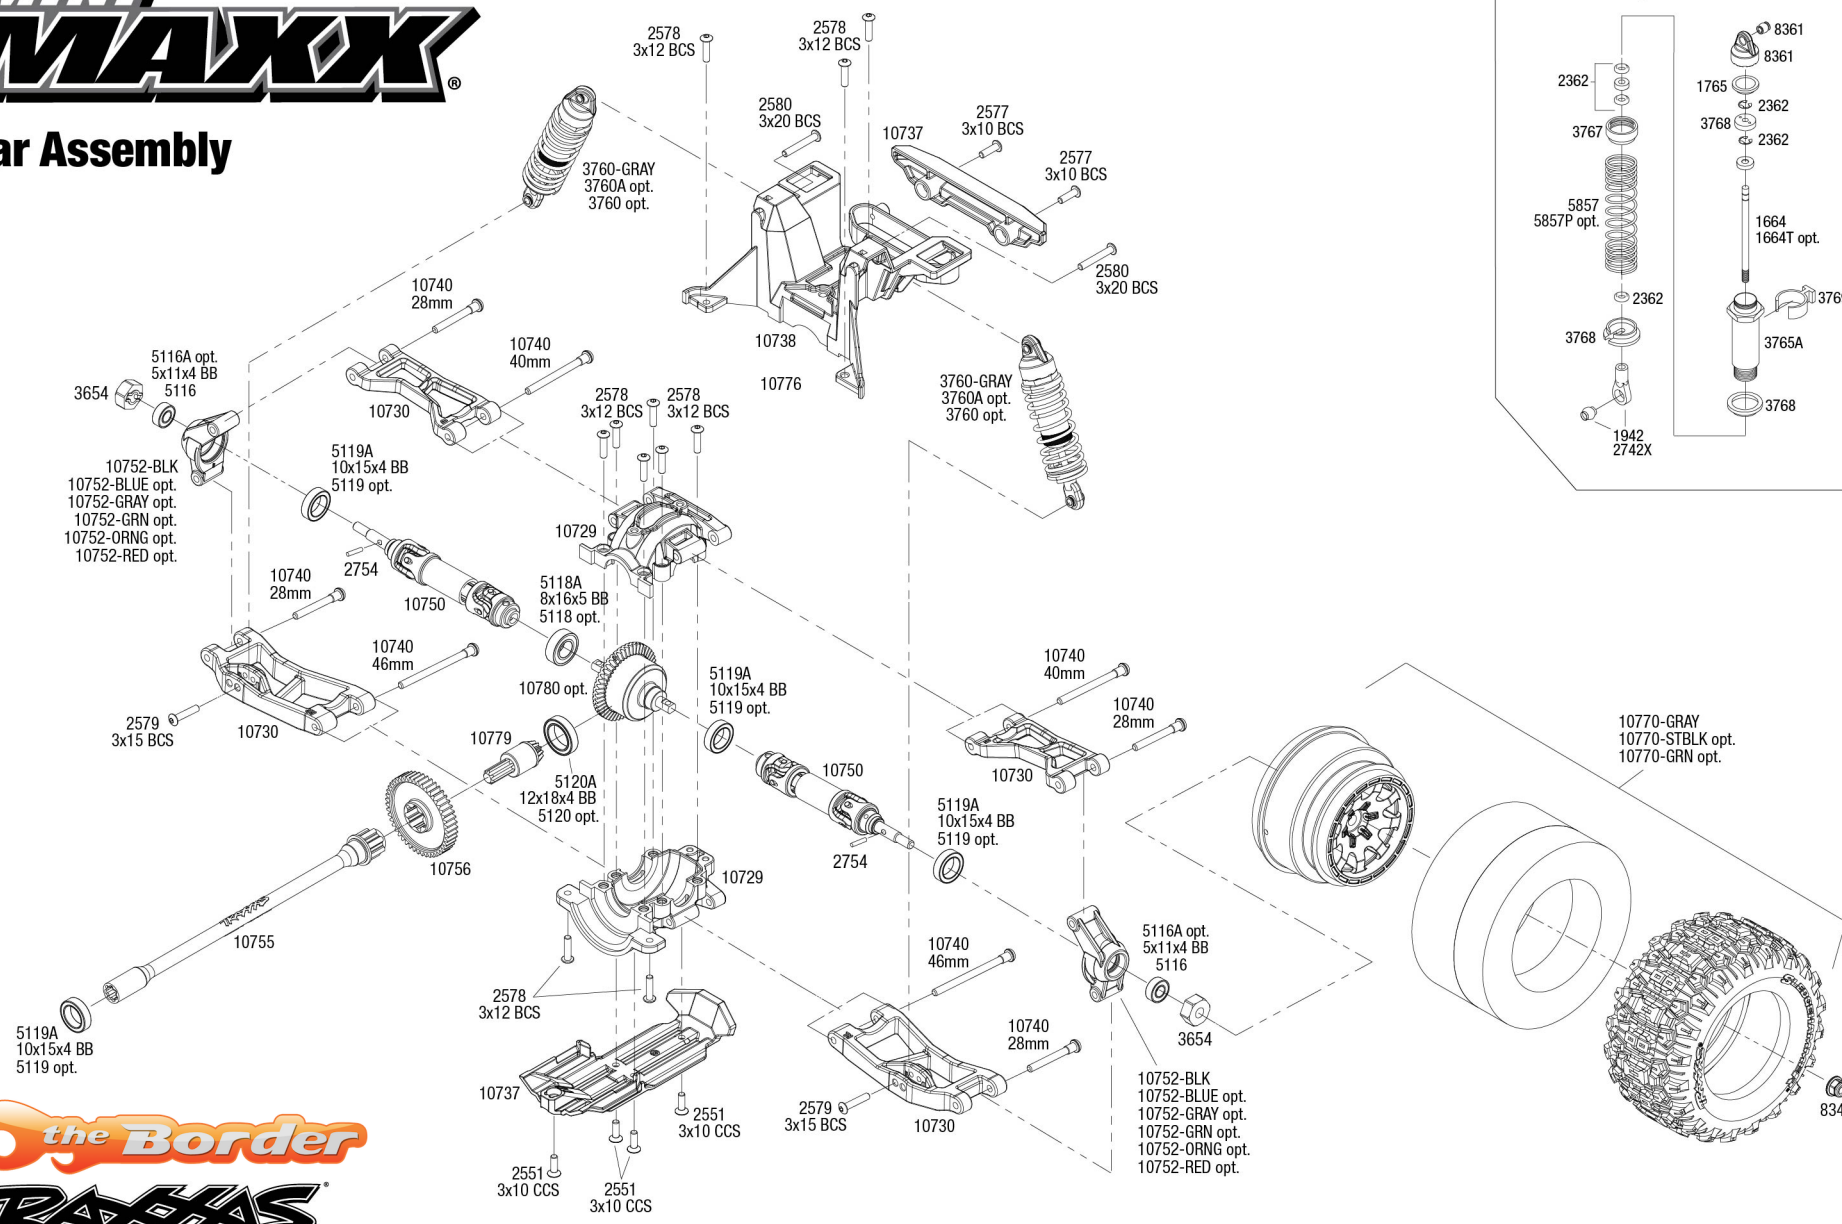

MINI MAXX

Front Assembly

Steering Assembly

Front & Rear Differential Assembly

REV 241007-R03

See Parts List for a complete listing of optional accessories.

Specifications on this page are subject to change without notice. Every attempt has been made to ensure the accuracy of this drawing; however, Traxxas cannot be held responsible for typographical or other errors.

REV 241007-R03
See Parts List for a complete listing of optional accessories.

Rear Assembly

Specifications on this page are subject to change without notice. Every attempt has been made to ensure the accuracy of this drawing; however, Traxxas cannot be held responsible for typographical or other errors.

REV 241007-R03
See Parts List for a complete listing of optional accessories.

MINI MAXX®

Chassis Assembly

Specifications on this page are subject to change without notice. Every attempt has been made to ensure the accuracy of this drawing; however, Traxxas cannot be held responsible for typographical or other errors.