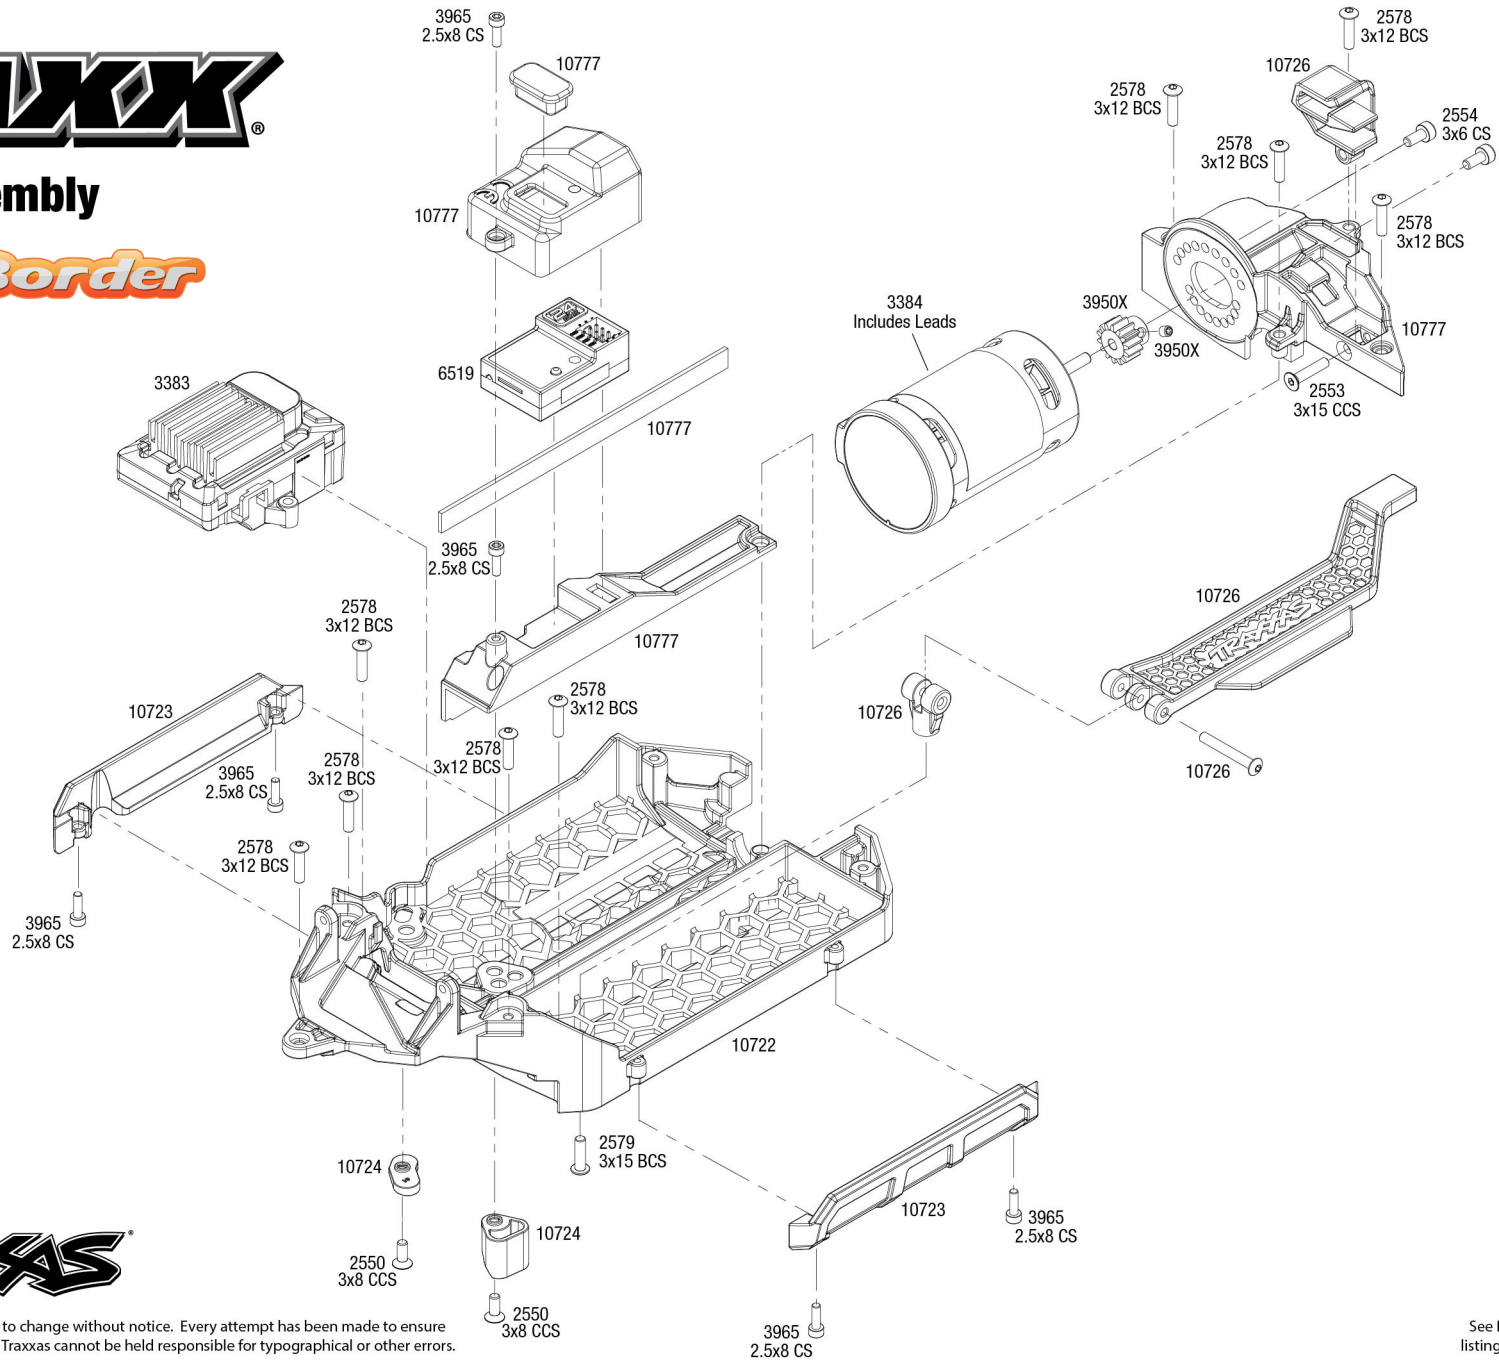

REV 241007-R03
See Parts List for a complete listing of optional accessories.

Rear Assembly

Specifications on this page are subject to change without notice. Every attempt has been made to ensure the accuracy of this drawing; however, Traxxas cannot be held responsible for typographical or other errors.

REV 241007-R03
See Parts List for a complete listing of optional accessories.

MINI MAXX®

Chassis Assembly

Specifications on this page are subject to change without notice. Every attempt has been made to ensure the accuracy of this drawing; however, Traxxas cannot be held responsible for typographical or other errors.