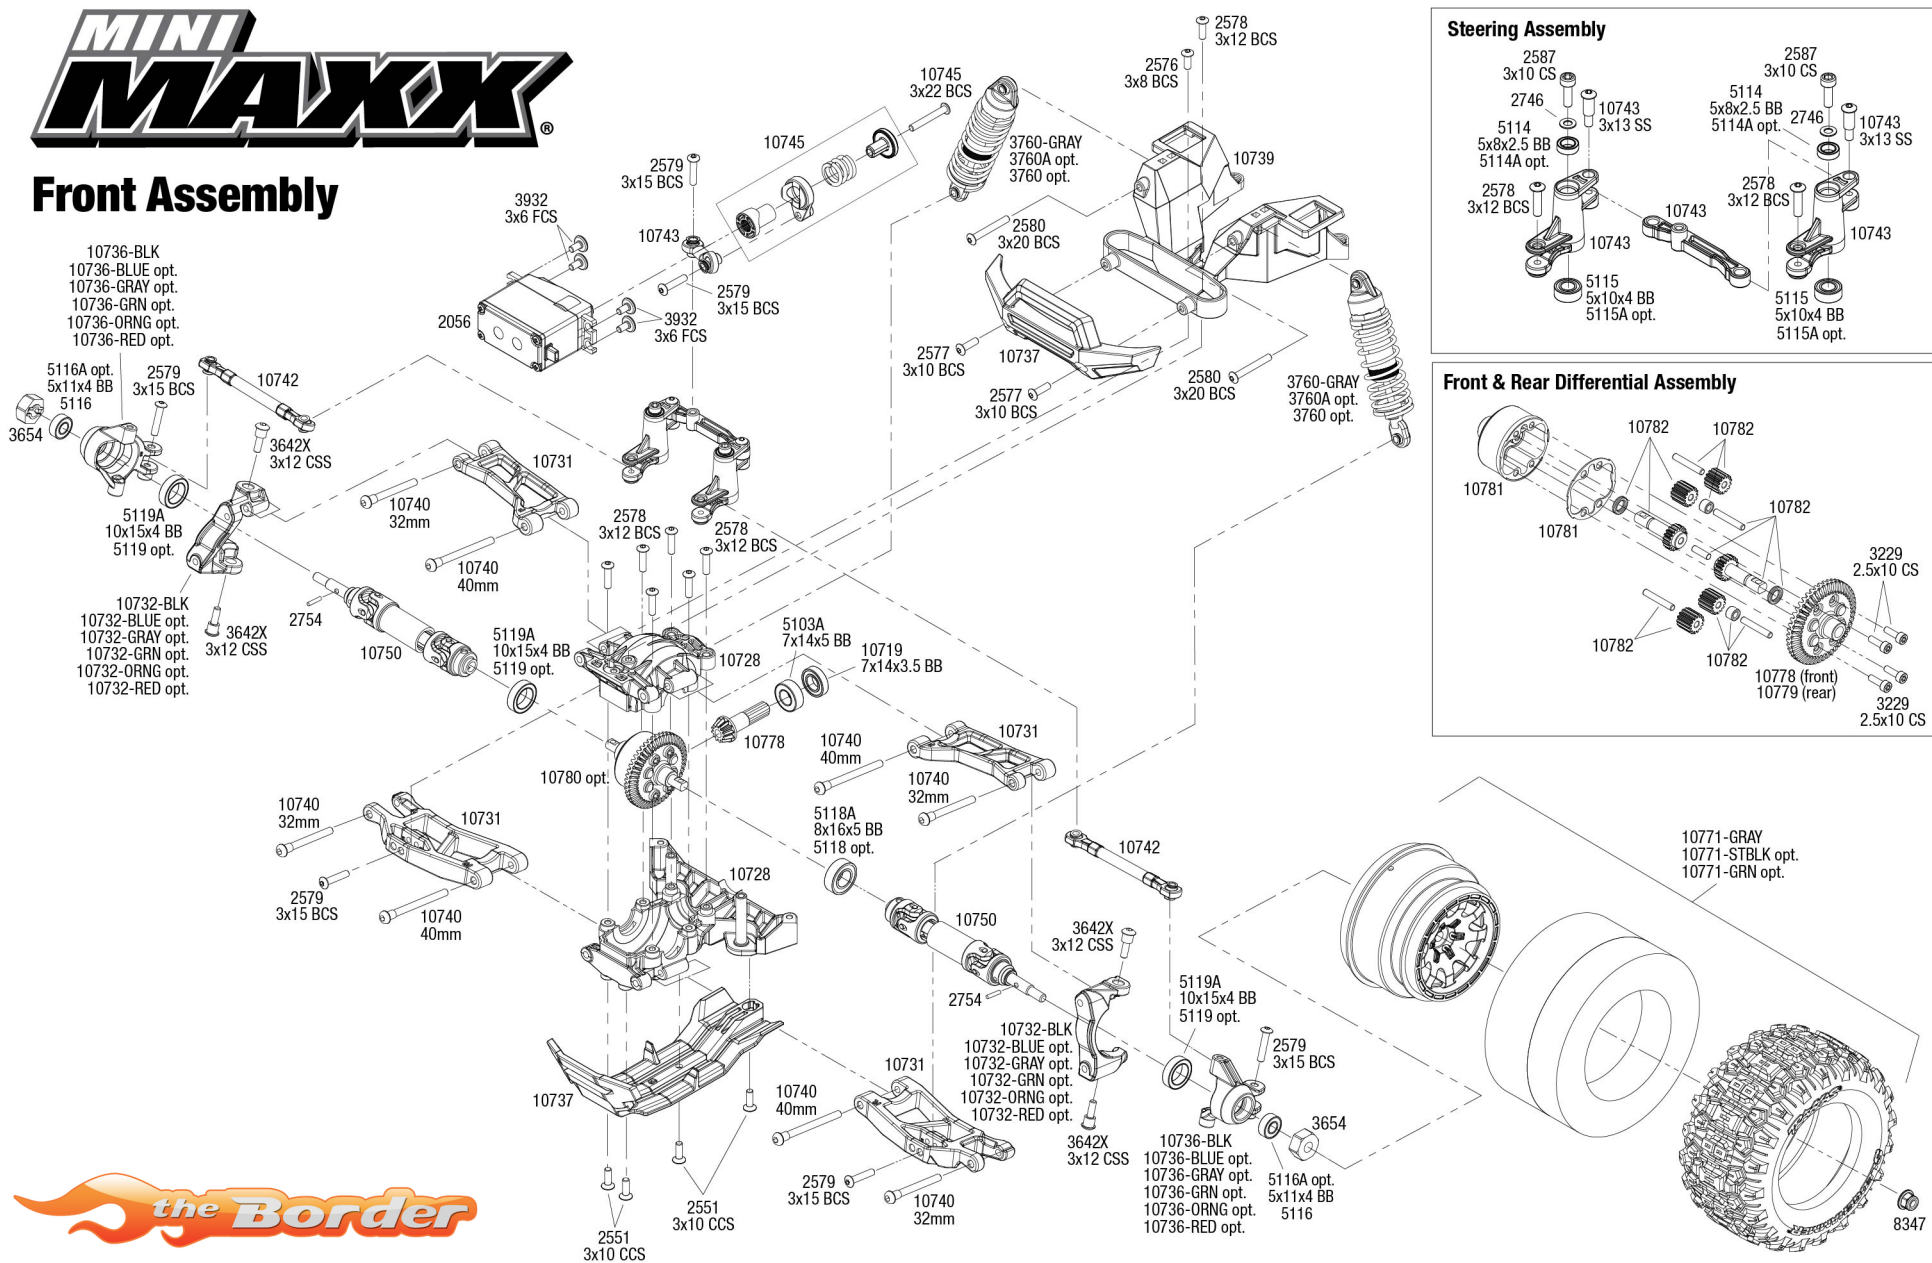

MINI MAXX

Front Assembly

Steering Assembly

Front & Rear Differential Assembly

REV 241007-R03

See Parts List for a complete listing of optional accessories.

Specifications on this page are subject to change without notice. Every attempt has been made to ensure the accuracy of this drawing; however, Traxxas cannot be held responsible for typographical or other errors.

Modular Assembly

Specifications on this page are subject to change without notice. Every attempt has been made to ensure the accuracy of this drawing; however, Traxxas cannot be held responsible for typographical or other errors.

REV 241007-R03
See Parts List for a complete listing of optional accessories.

Rear Assembly

Specifications on this page are subject to change without notice. Every attempt has been made to ensure the accuracy of this drawing; however, Traxxas cannot be held responsible for typographical or other errors.

REV 241007-R03
See Parts List for a complete listing of optional accessories.

MINI MAXX®

Chassis Assembly

Specifications on this page are subject to change without notice. Every attempt has been made to ensure the accuracy of this drawing; however, Traxxas cannot be held responsible for typographical or other errors.