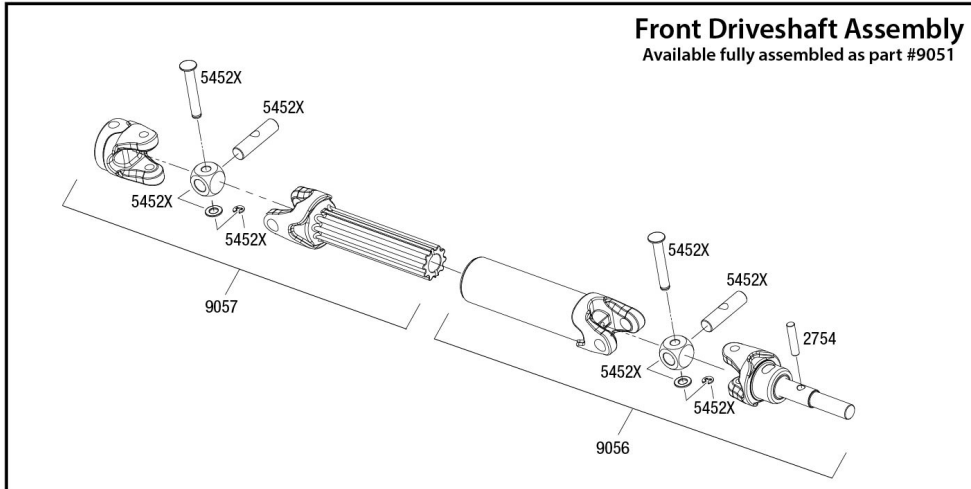

Chassis Assembly

Body Assembly

Completed Assembly (view from top)

Completed Assembly (view from bottom)

Driveshafts

Modular Assembly

JATO 4x4

BRUSHLESS

Transmission Assembly

See Parts List for a complete listing of optional accessories.

REV 240801-R00
Specifications on this page are subject to change without notice. Every attempt has been made to ensure the accuracy of this drawing; however, Traxxas cannot be held responsible for typographical or other errors.