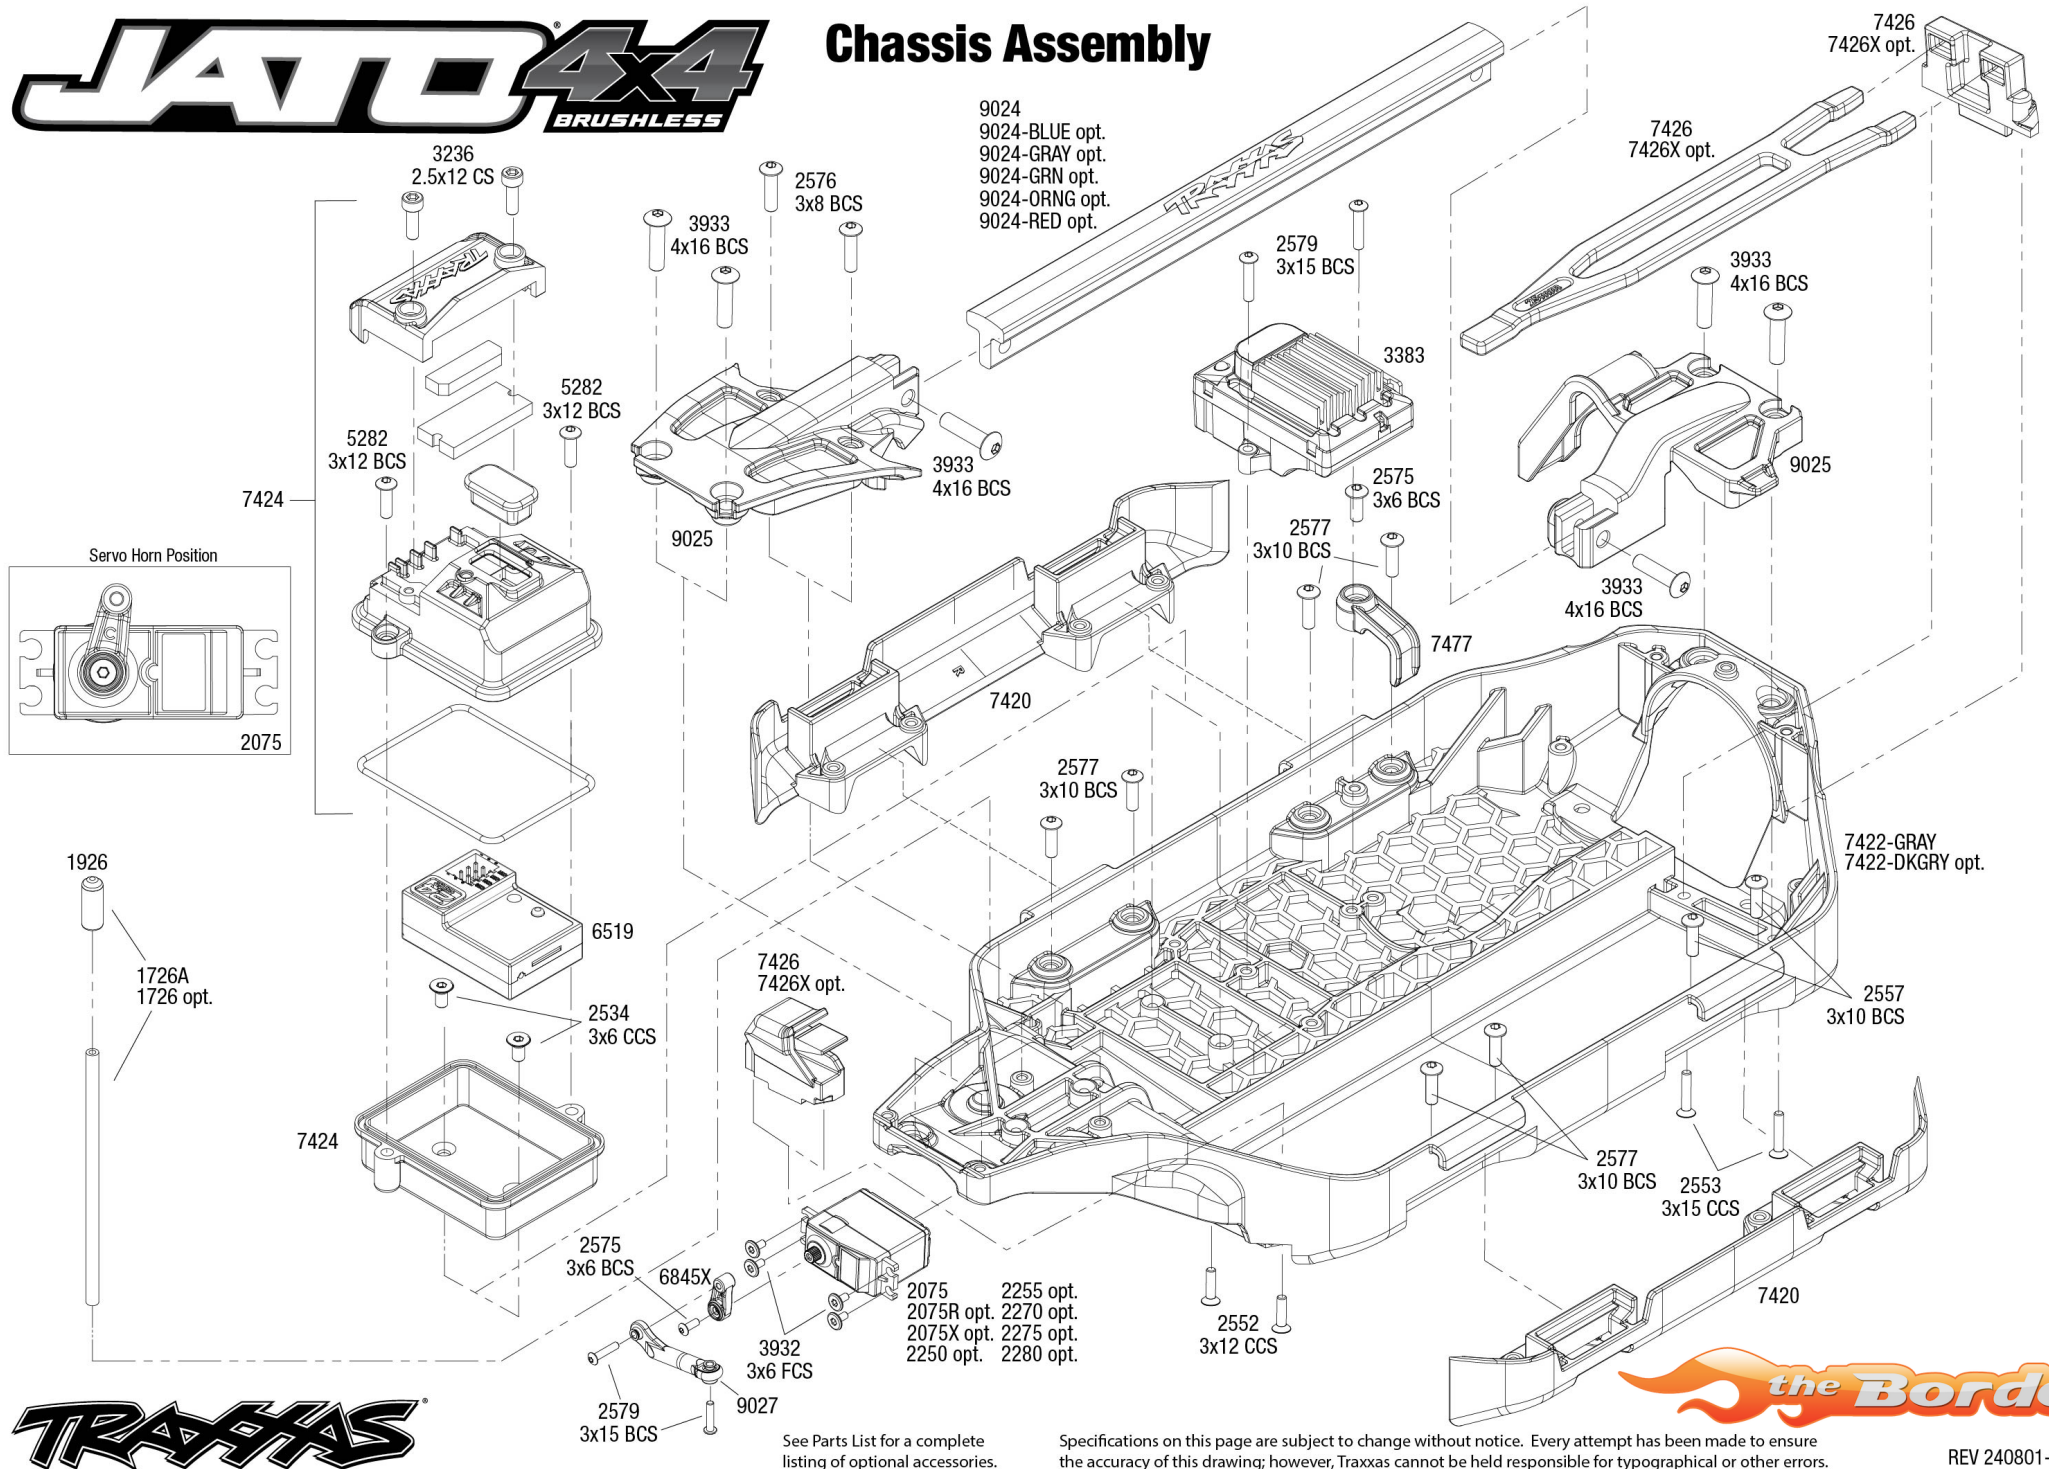

Chassis Assembly

Body Assembly

Completed Assembly (view from top)

Completed Assembly (view from bottom)

Driveshafts

Modular Assembly

JATO 4x4

BRUSHLESS

Transmission Assembly

See Parts List for a complete listing of optional accessories.

REV 240801-R00
Specifications on this page are subject to change without notice. Every attempt has been made to ensure the accuracy of this drawing; however, Traxxas cannot be held responsible for typographical or other errors.