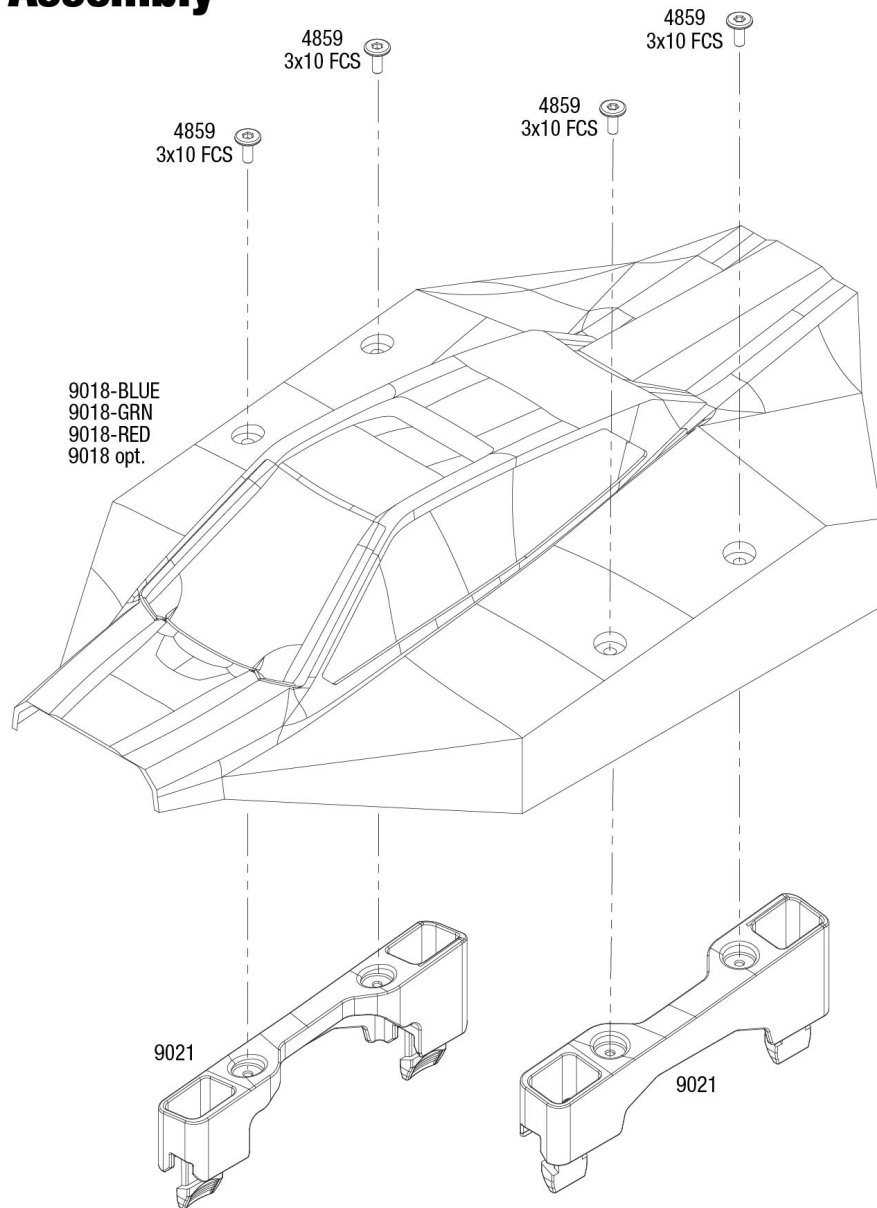

Chassis Assembly

Body Assembly

Completed Assembly (view from top)

Completed Assembly (view from bottom)

Driveshafts

Modular Assembly

JATO 4x4

BRUSHLESS

Transmission Assembly

See Parts List for a complete listing of optional accessories.

REV 240801-R00
Specifications on this page are subject to change without notice. Every attempt has been made to ensure the accuracy of this drawing; however, Traxxas cannot be held responsible for typographical or other errors.