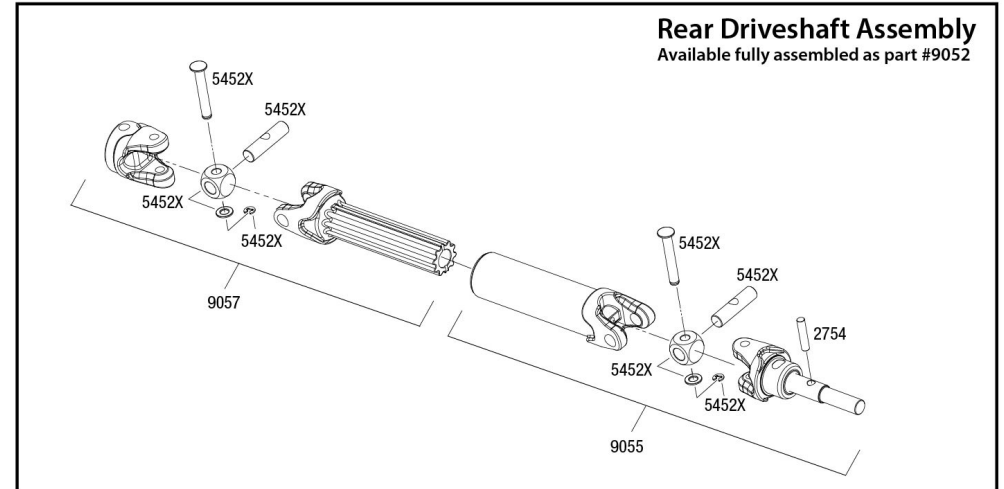

Chassis Assembly

Body Assembly

Completed Assembly (view from top)

Completed Assembly (view from bottom)

Driveshafts

Modular Assembly

JATO 4x4

BRUSHLESS

Transmission Assembly

See Parts List for a complete listing of optional accessories.

REV 240801-R00
Specifications on this page are subject to change without notice. Every attempt has been made to ensure the accuracy of this drawing; however, Traxxas cannot be held responsible for typographical or other errors.