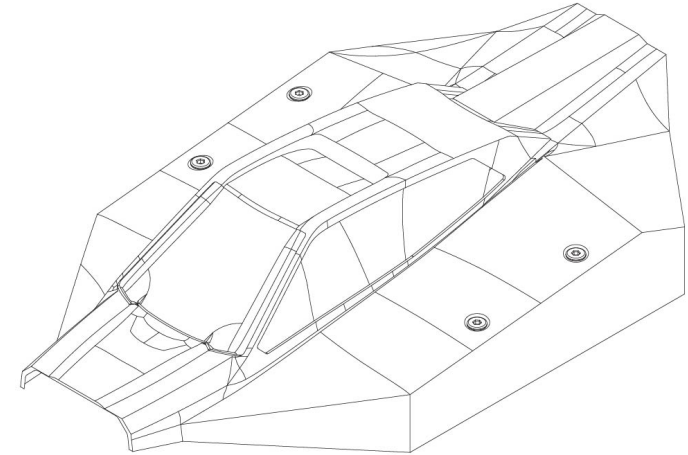

Chassis Assembly

Body Assembly

Completed Assembly (view from top)

Completed Assembly (view from bottom)

Driveshafts

Modular Assembly

JATO 4x4

BRUSHLESS

Transmission Assembly

See Parts List for a complete listing of optional accessories.

REV 240801-R00
Specifications on this page are subject to change without notice. Every attempt has been made to ensure the accuracy of this drawing; however, Traxxas cannot be held responsible for typographical or other errors.