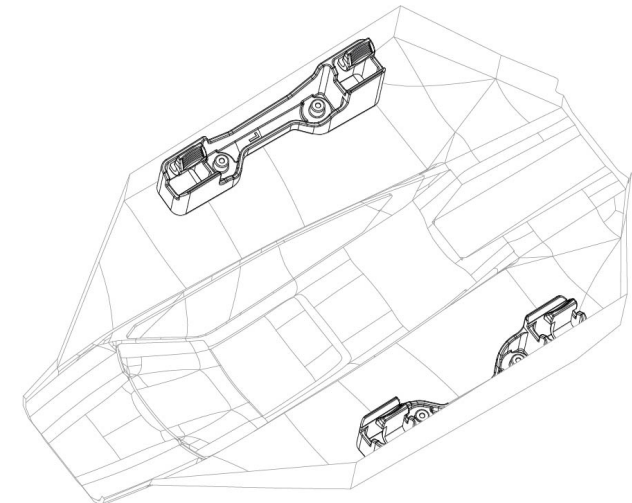

Chassis Assembly

Body Assembly

Completed Assembly (view from top)

Completed Assembly (view from bottom)

Driveshafts

Modular Assembly

JATO 4x4

BRUSHLESS

Transmission Assembly

See Parts List for a complete listing of optional accessories.

REV 240801-R00
Specifications on this page are subject to change without notice. Every attempt has been made to ensure the accuracy of this drawing; however, Traxxas cannot be held responsible for typographical or other errors.