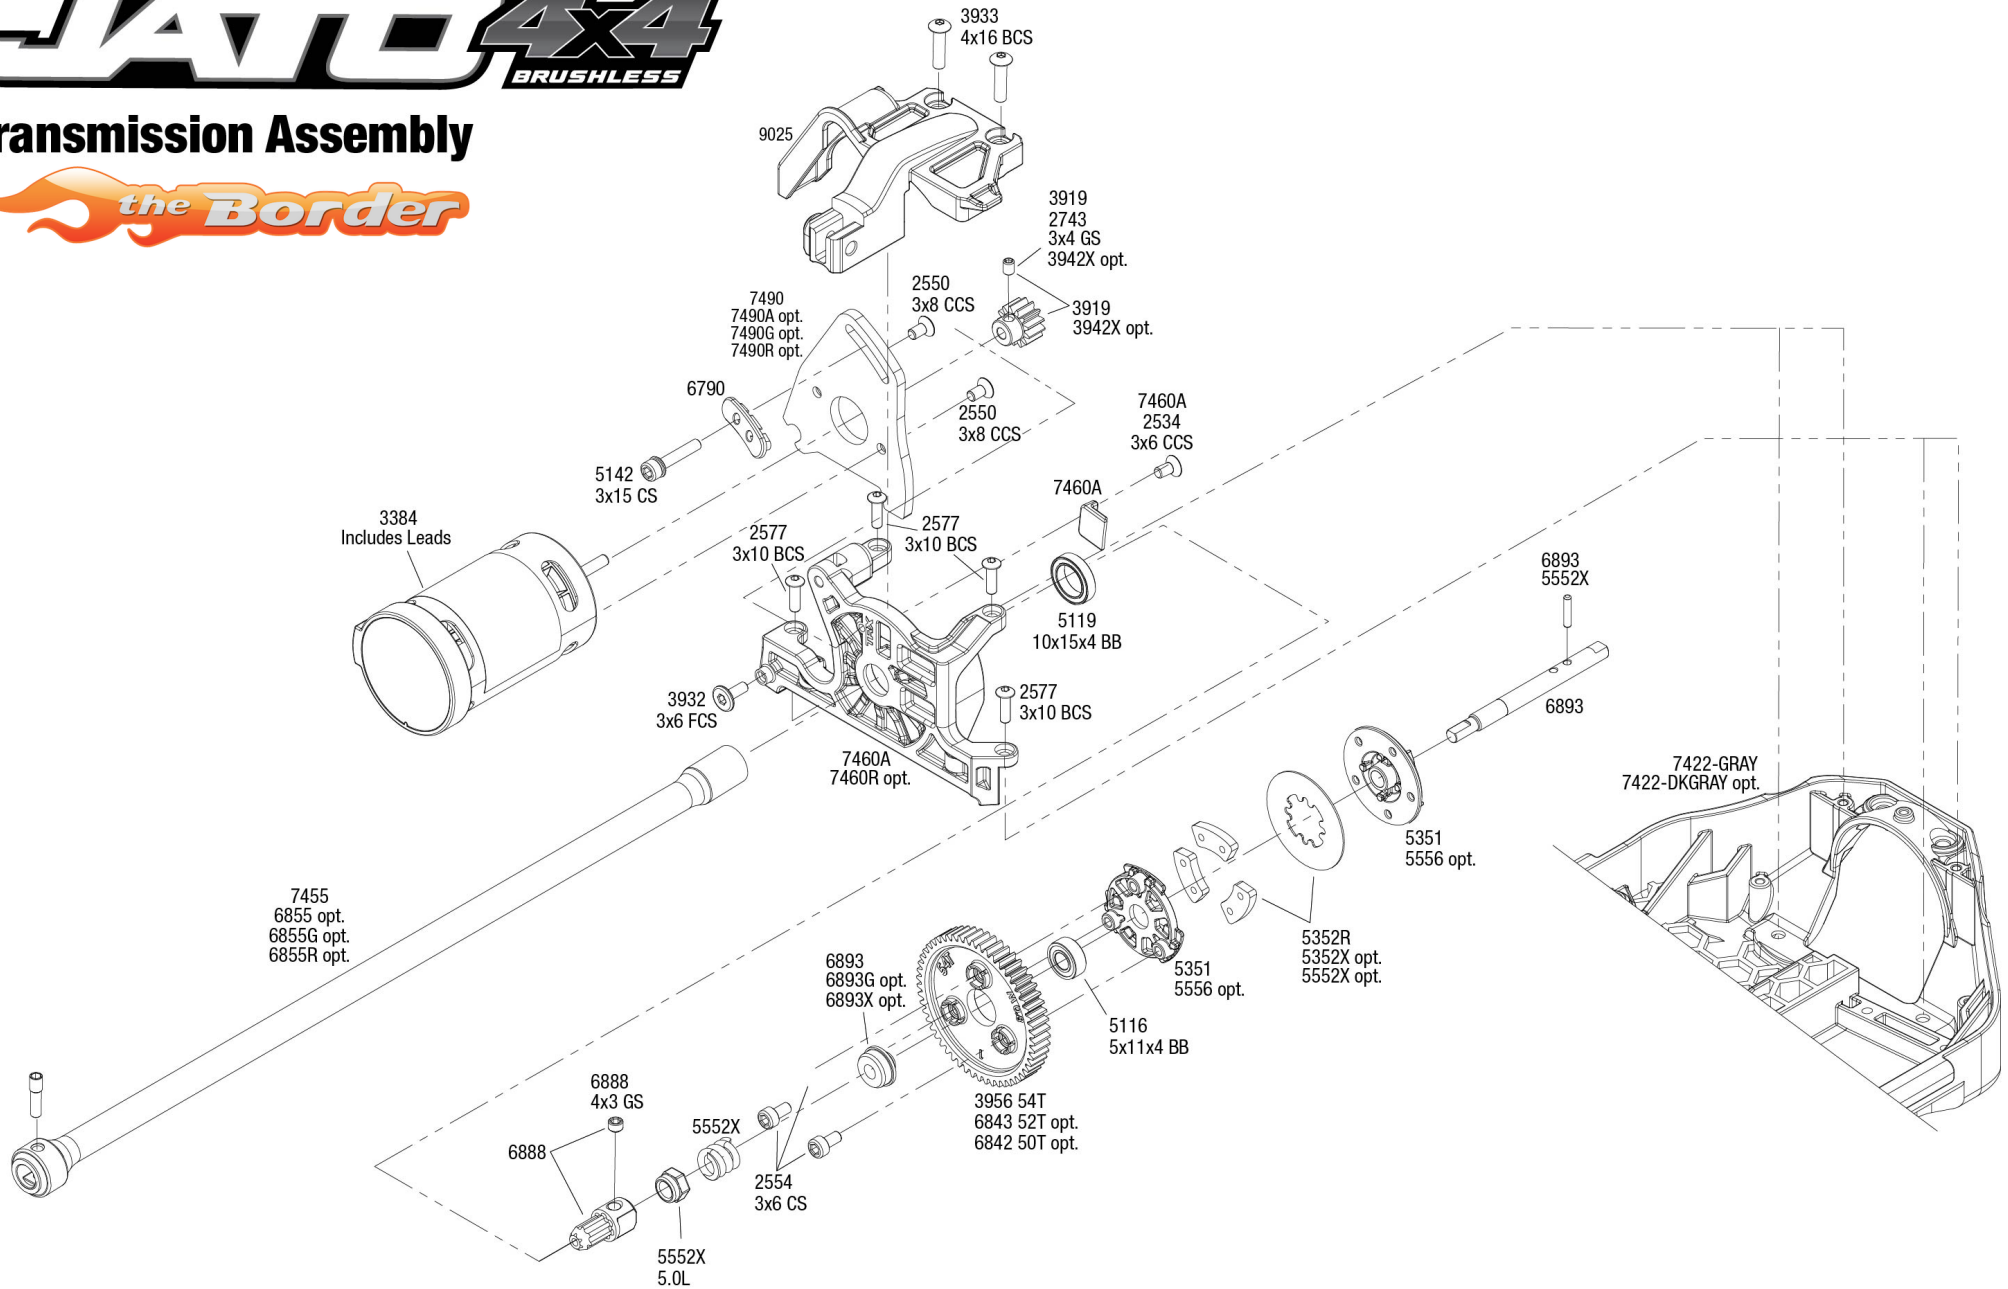

Chassis Assembly

Body Assembly

Completed Assembly (view from top)

Completed Assembly (view from bottom)

Driveshafts

Modular Assembly

JATO 4x4

BRUSHLESS

Transmission Assembly

See Parts List for a complete listing of optional accessories.

REV 240801-R00
Specifications on this page are subject to change without notice. Every attempt has been made to ensure the accuracy of this drawing; however, Traxxas cannot be held responsible for typographical or other errors.