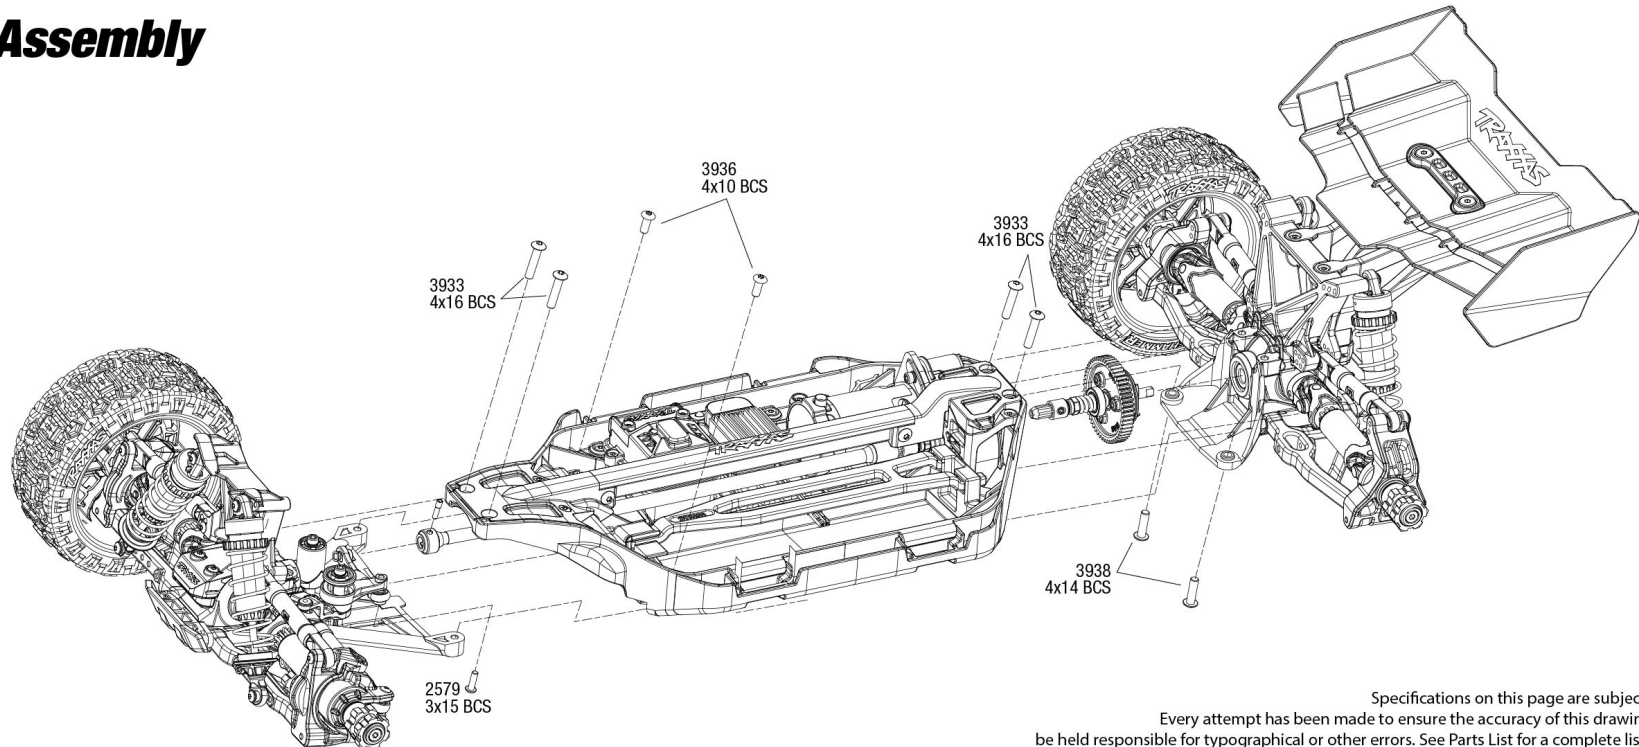

Chassis Assembly

Body Assembly

Completed Assembly (view from top)

Completed Assembly (view from bottom)

Driveshafts

Modular Assembly

JATO 4x4

BRUSHLESS

Transmission Assembly

See Parts List for a complete listing of optional accessories.

REV 240801-R00
Specifications on this page are subject to change without notice. Every attempt has been made to ensure the accuracy of this drawing; however, Traxxas cannot be held responsible for typographical or other errors.