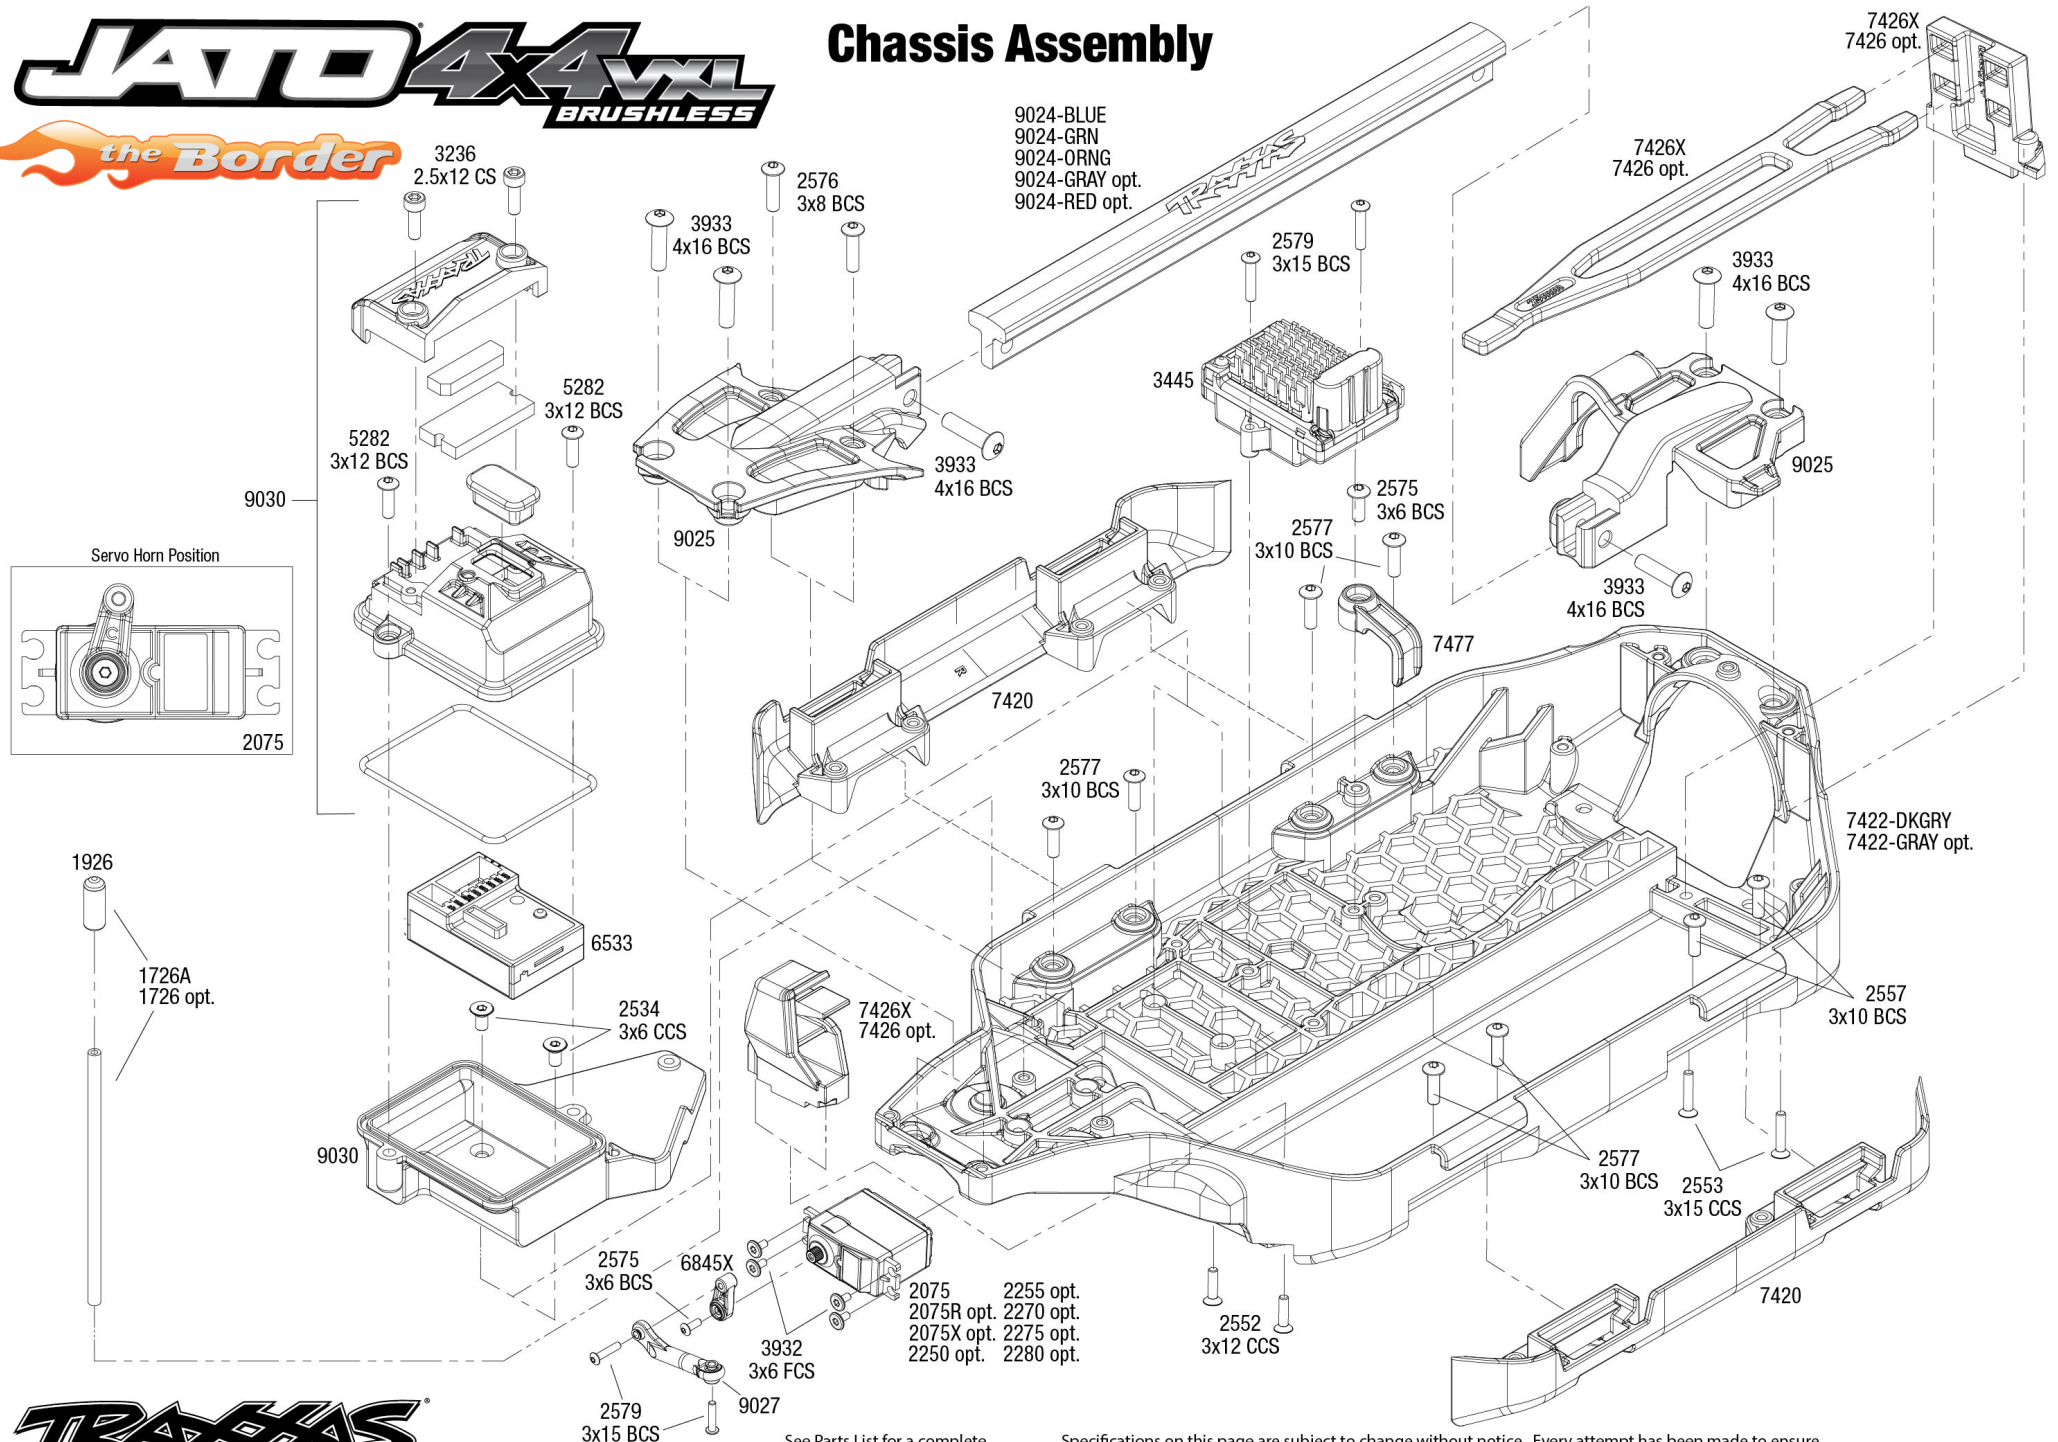

# JATO 4x4 VXL

*the Border*

## Chassis Assembly

See Parts List for a complete listing of optional accessories.

Specifications on this page are subject to change without notice. Every attempt has been made to ensure the accuracy of this drawing; however, Traxxas cannot be held responsible for typographical or other errors.

### Body Assembly

**Completed Assembly (view from top)**

**Completed Assembly (view from bottom)**

### Driveshafts