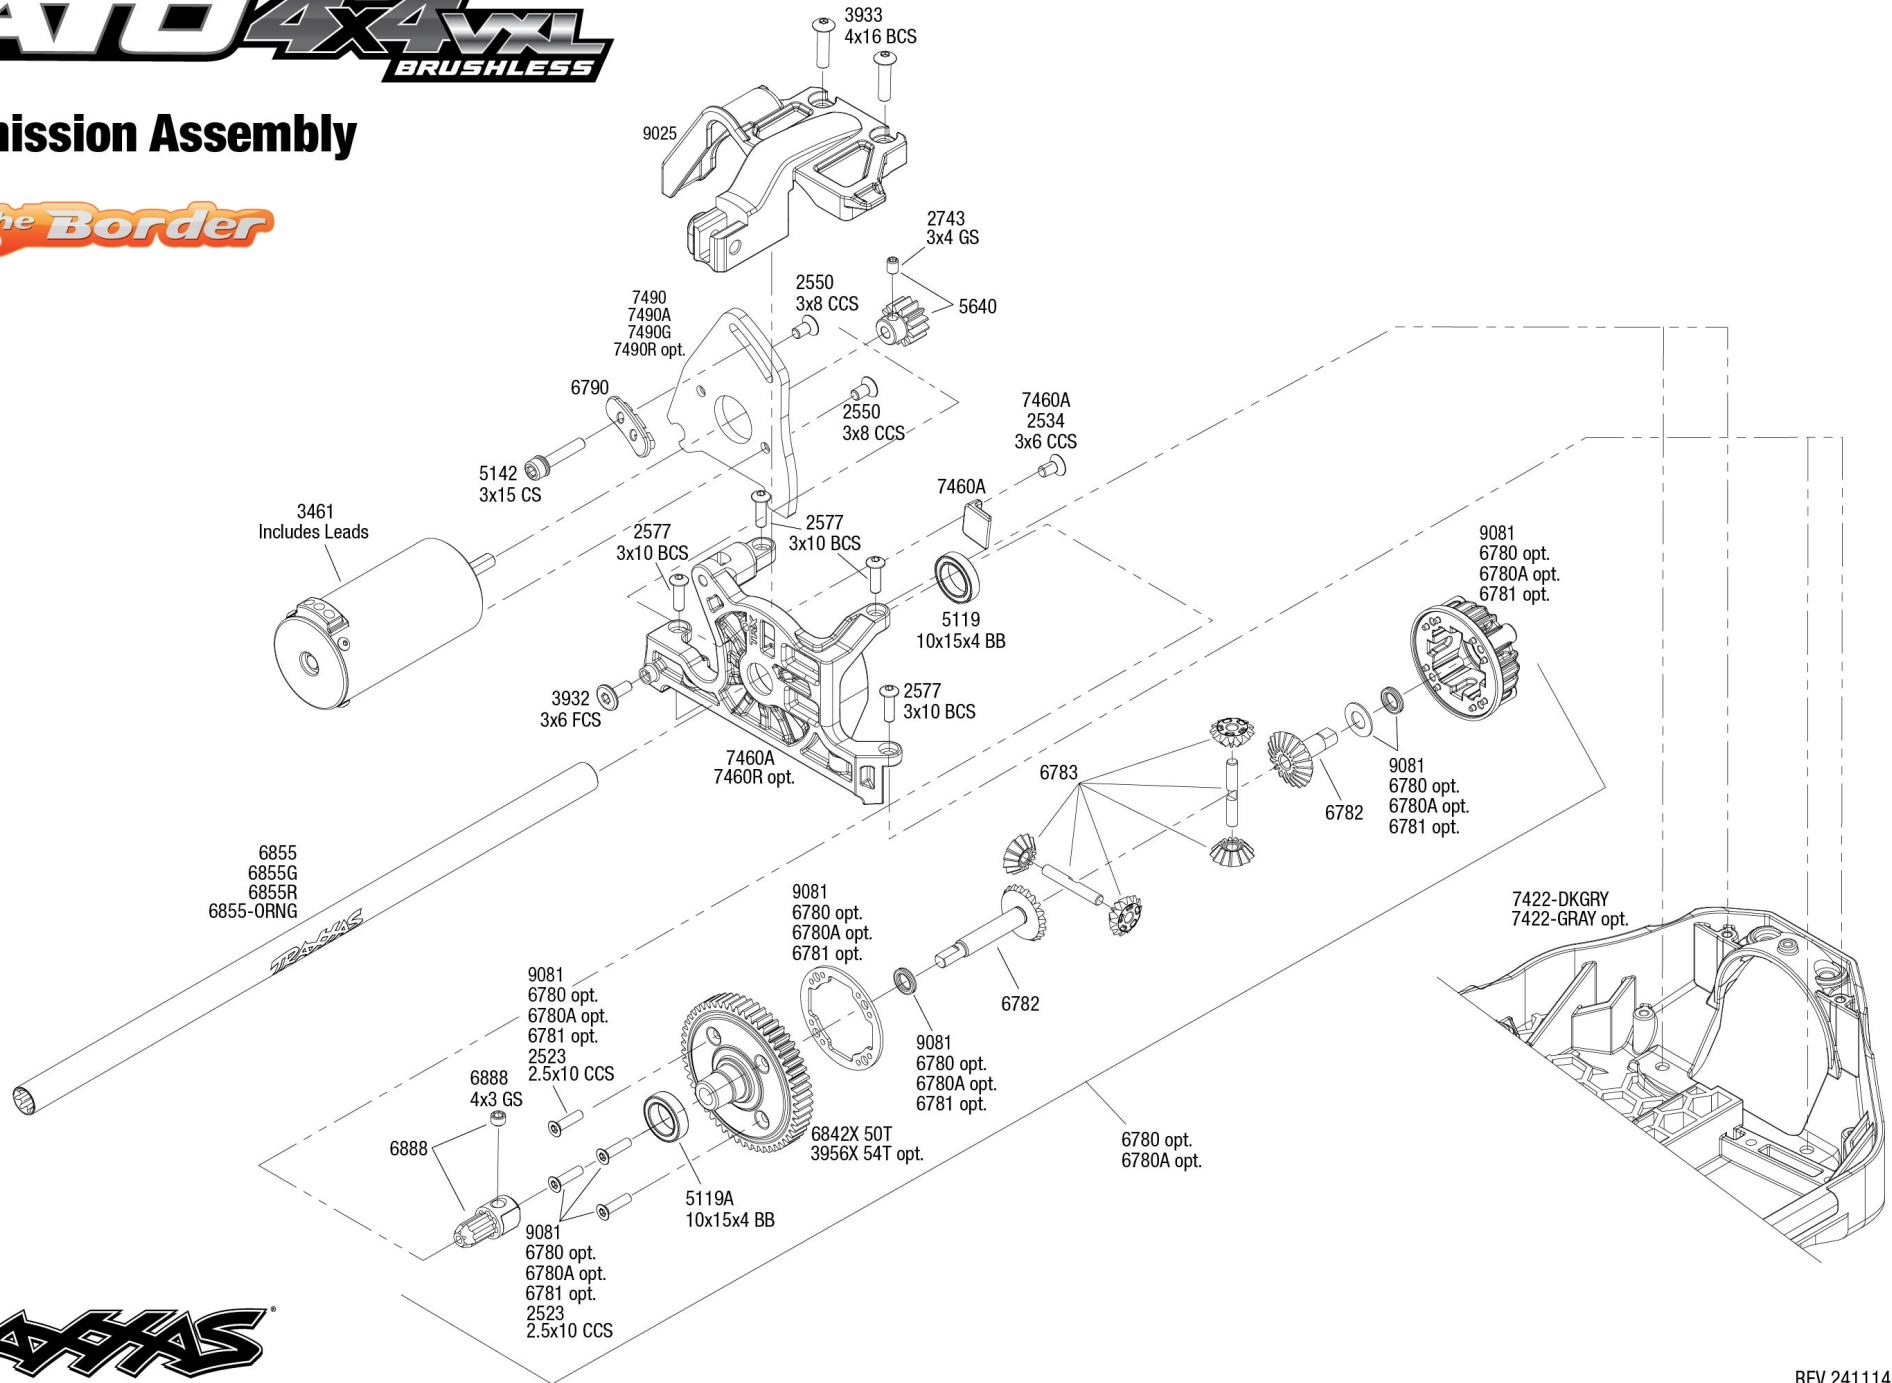

JATO 4x4XL BRUSHLESS

Transmission Assembly

See Parts List for a complete listing of optional accessories.

REV 241114-R01
Specifications on this page are subject to change without notice. Every attempt has been made to ensure the accuracy of this drawing; however, Traxxas cannot be held responsible for typographical or other errors.