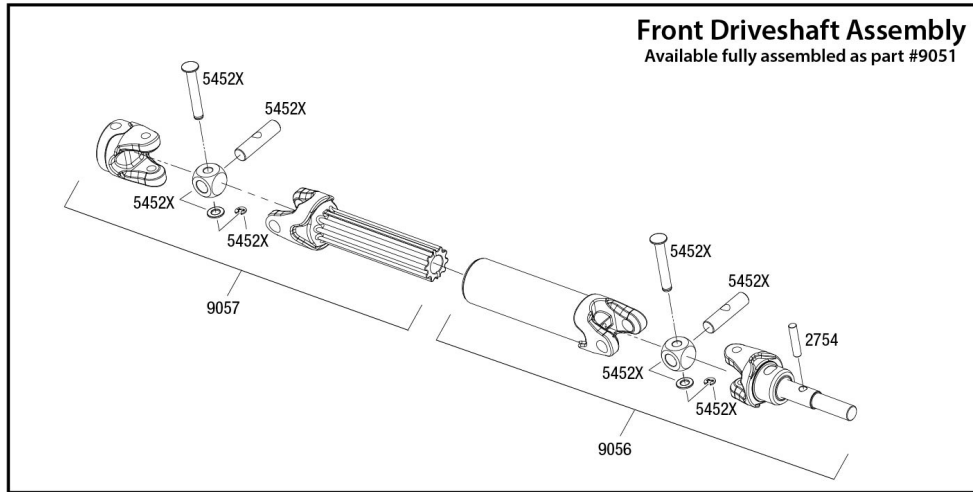

Driveshafts

Modular Assembly

REV 241122-R01
See Parts List for a complete listing of optional accessories.

Specifications on this page are subject to change without notice. Every attempt has been made to ensure the accuracy of this drawing; however, Traxxas cannot be held responsible for typographical or other errors.

BIGFOOT®

Front Assembly