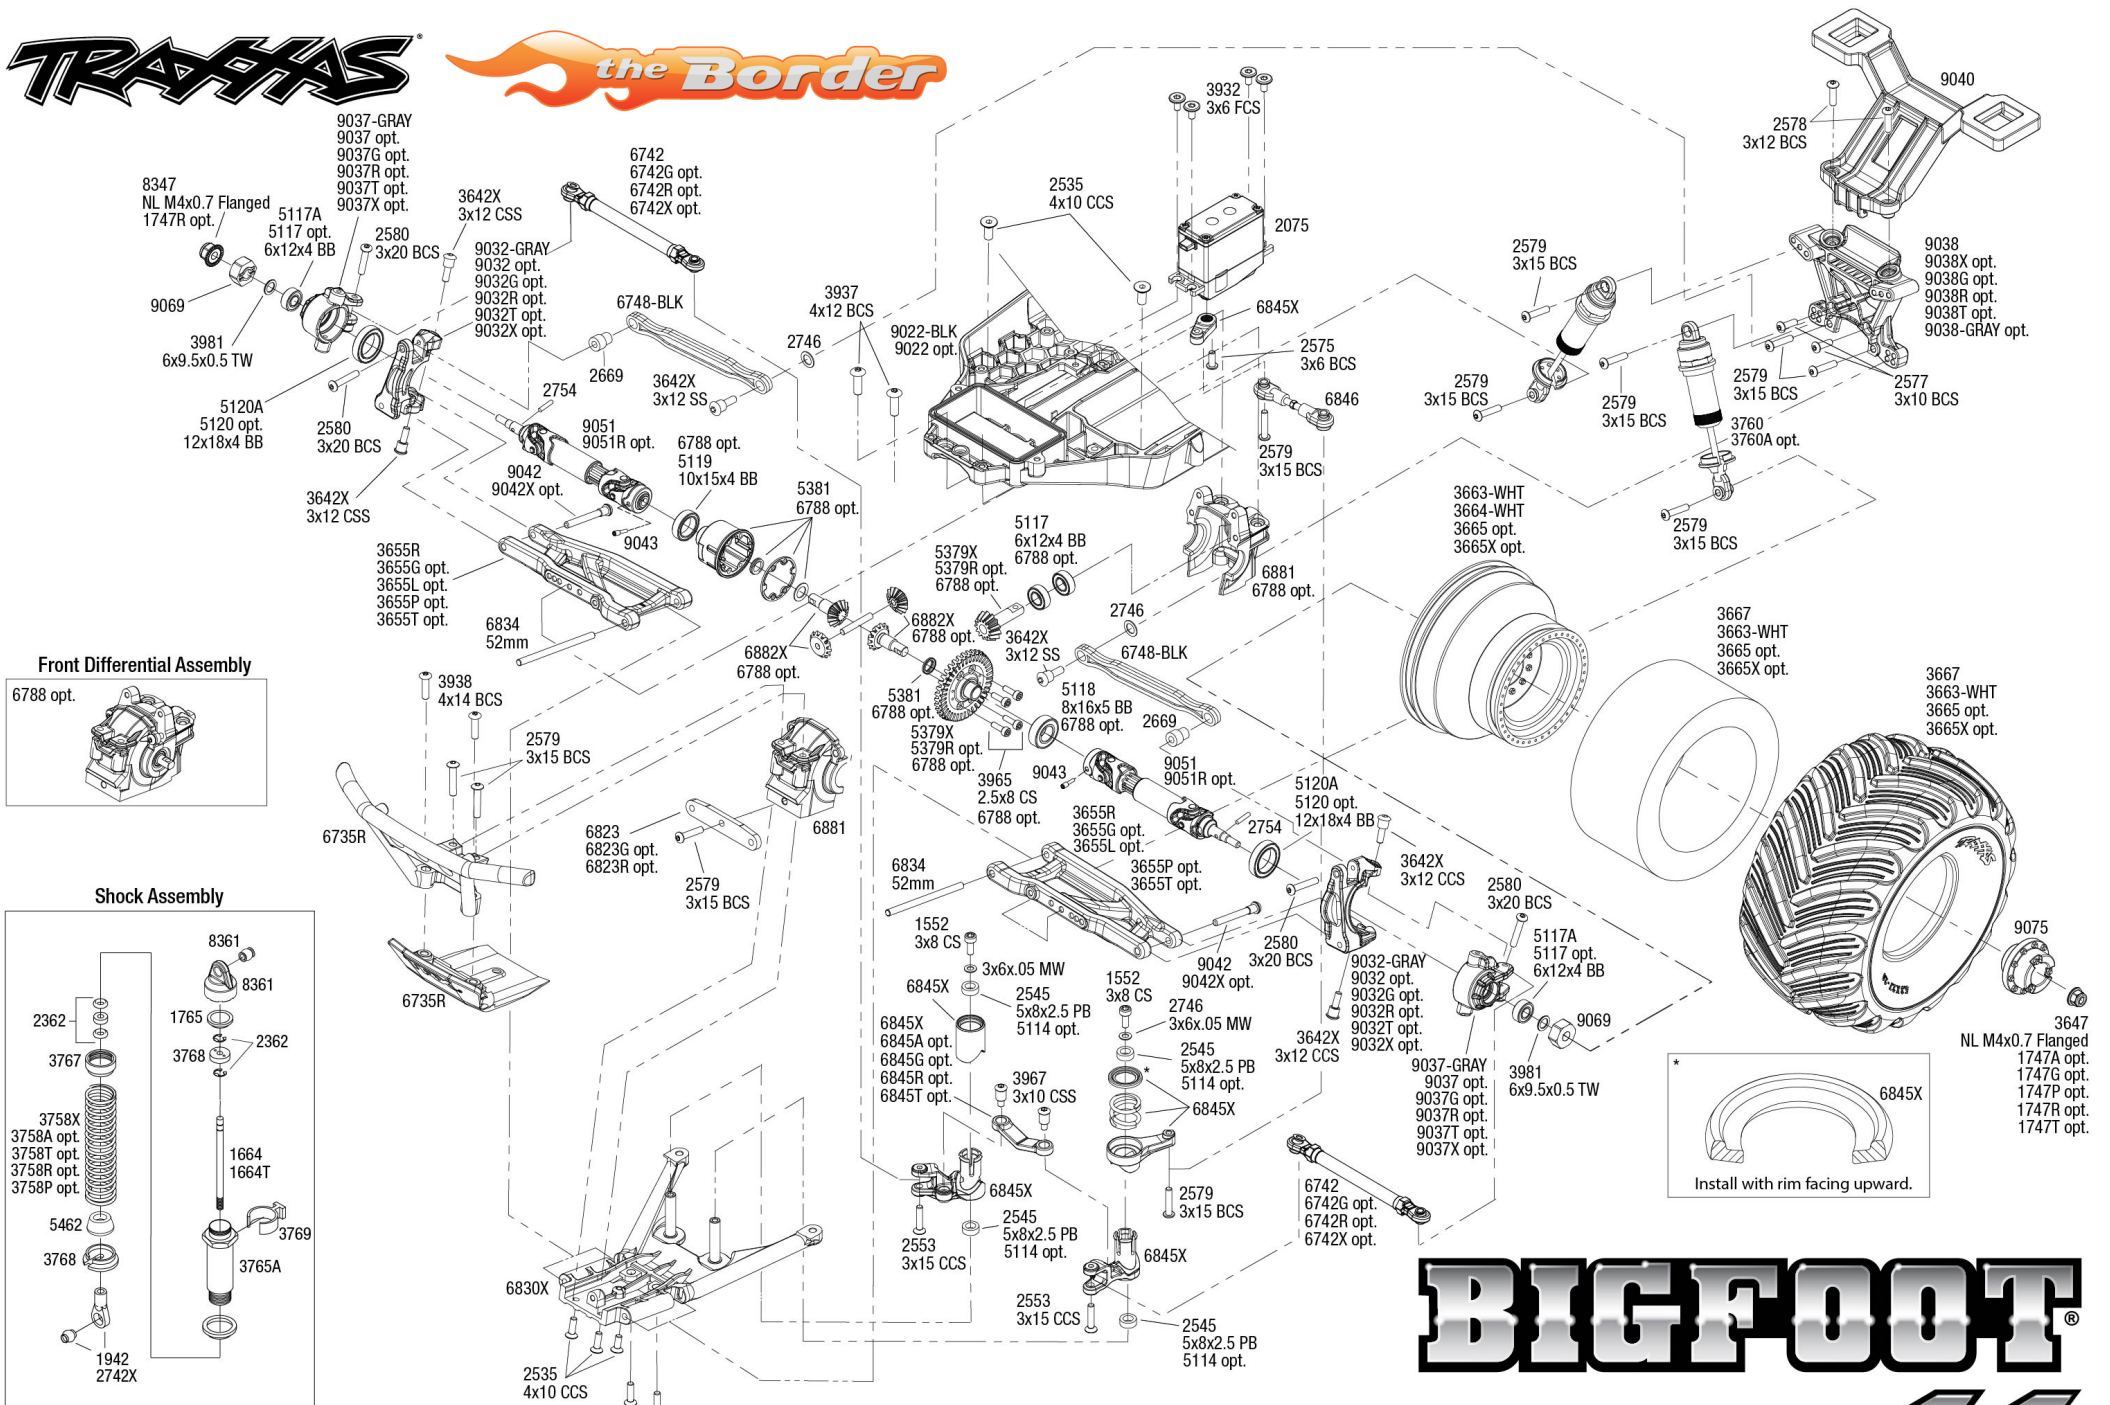

Driveshafts

Modular Assembly

REV 241122-R01
See Parts List for a complete listing of optional accessories.

Specifications on this page are subject to change without notice. Every attempt has been made to ensure the accuracy of this drawing; however, Traxxas cannot be held responsible for typographical or other errors.

BIGFOOT®

Front Assembly