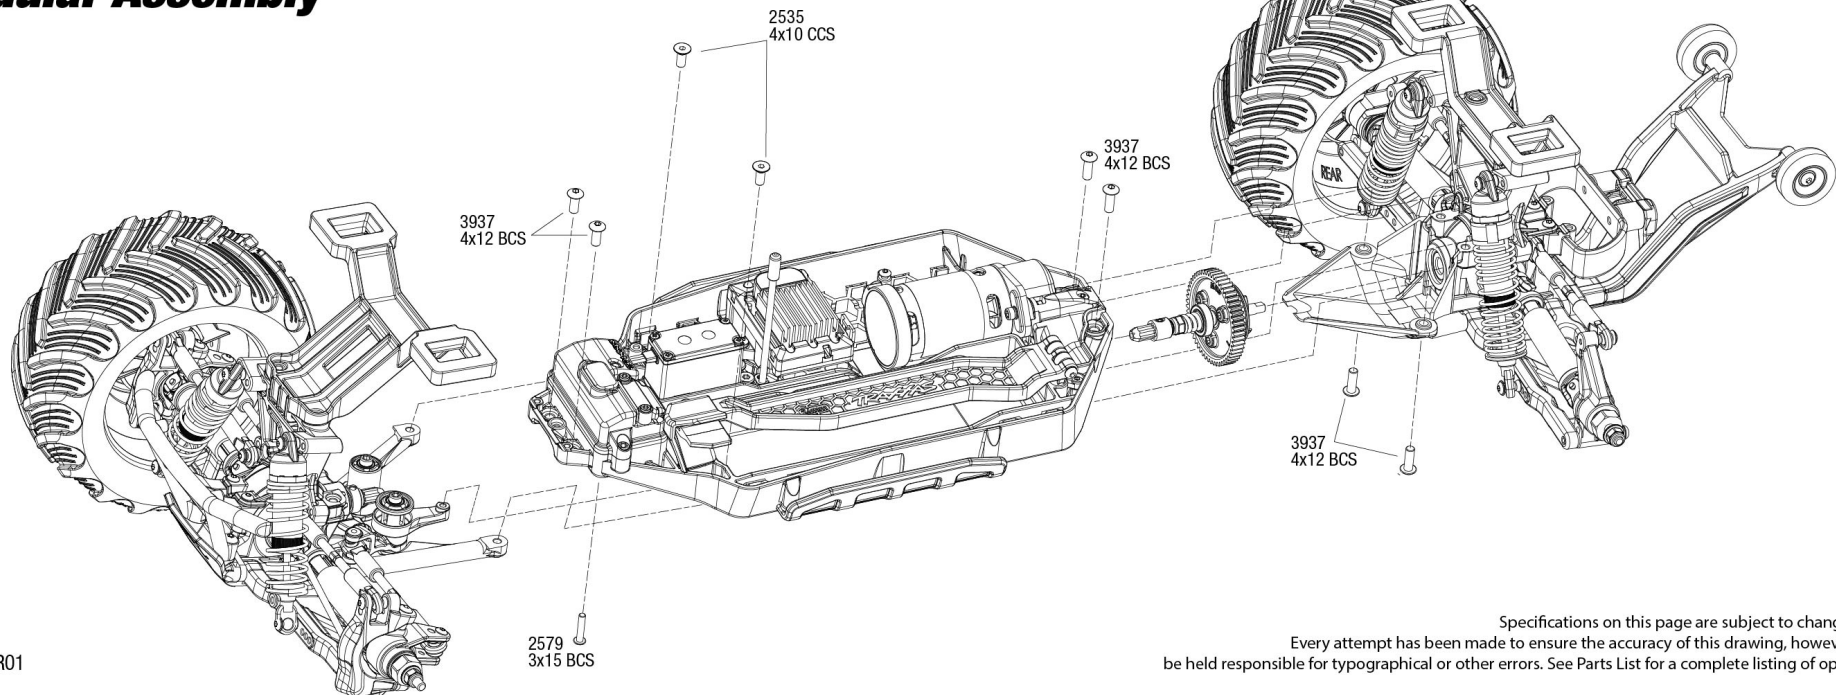

Driveshafts

Modular Assembly

REV 241122-R01
See Parts List for a complete listing of optional accessories.

Specifications on this page are subject to change without notice. Every attempt has been made to ensure the accuracy of this drawing; however, Traxxas cannot be held responsible for typographical or other errors.

BIGFOOT®

Front Assembly